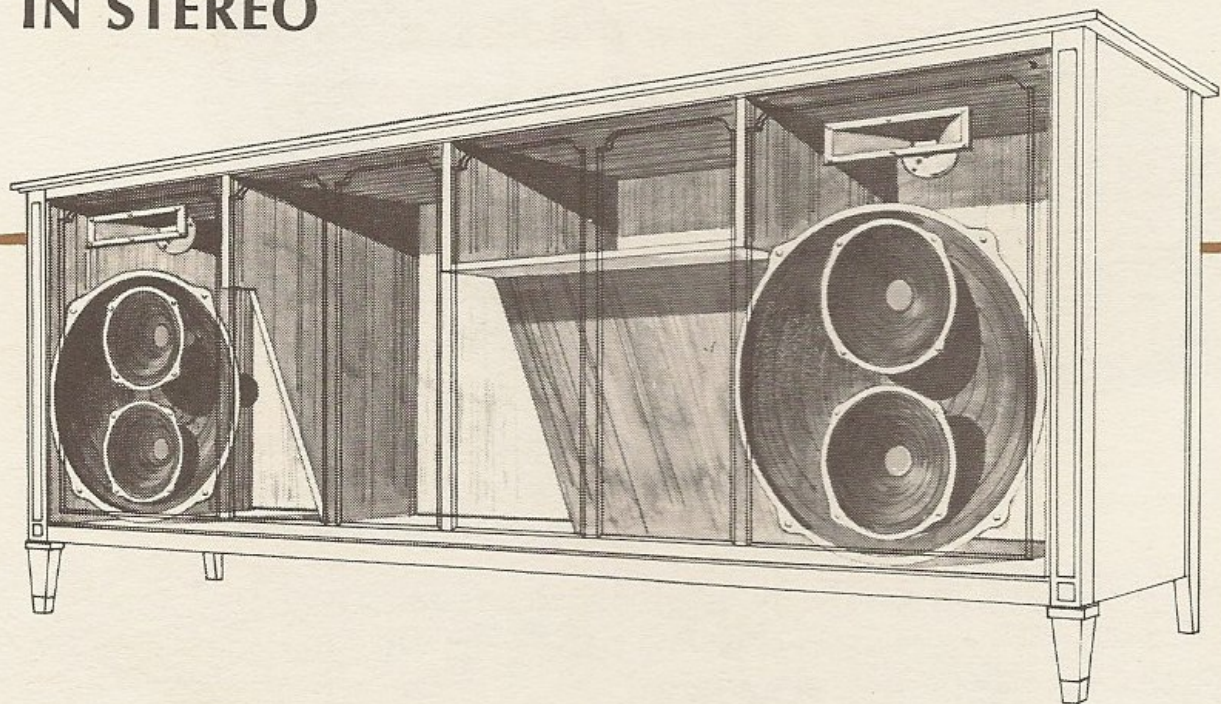

ZENITH'S FULL-WIDTH SEALED SOUND CHAMBER* FOR THE BEST SOUND IN STEREO

Here's a new, quality advance from Zenith. Giant full width Sealed Sound Chamber creates a wall of natural sound with full Zenith Quality speakers for greater bass and treble response.

Eight Zenith High-Fidelity Speakers with Crossover Networks — two giant 15" woofers, two deluxe exponential treble horns and four 3½" triaxially mounted cone-type tweeters.* Alnico 5 magnets. Broad range response of 40 to 15,000 CPS.

*Model 25X8580H features 8 High-Fidelity Speakers with Crossover Networks. (Two giant 12" woofers, two exponential horns, plus four 3½" cone-type tweeters.)