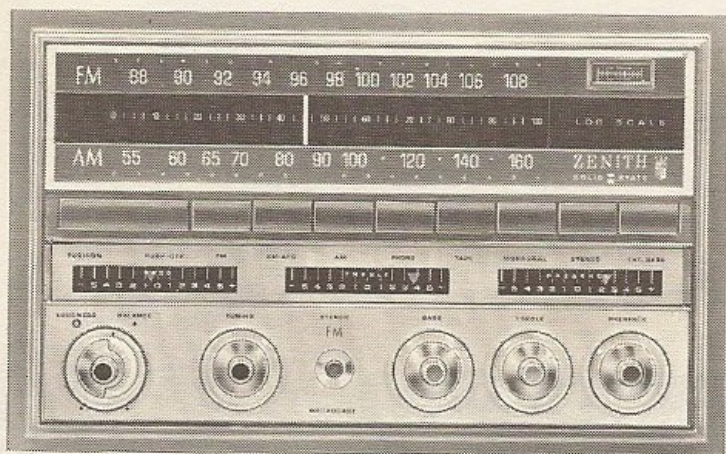

Elegantly styled, finger-tip control tuning from

ZENITH
®

PUSHBUTTON STUDIO CONTROL PANEL

gives you instant command over nine different functions

9-PUSHBUTTON STUDIO CONTROL PANEL

Beautifully styled. Sleek and professional looking. Adds immensely to your listening pleasure through the ease and convenience of instant pushbutton controls. Just nine pushbuttons and six continuously variable knobs give you complete control of all functions, tuning and tone. Allows you to customize the sound of music to suit your personal listening tastes. Three vari-colored tone lights aid in setting Bass, Treble, Presence controls. New tuning meter registers signal strength to assure more accurate "on-station" tuning for FM and Stereo FM. Stereo indicator light goes on when you have tuned an FM station that is broadcasting stereo. Studio Control Panel is featured on all 320W amplifier models.

COMPLETE CONVENIENCE IN TUNING.

Nine Pushbuttons:

1. On-Off
2. FM
3. FM-AFC
4. AM
5. Phono
6. Tape
7. Monaural
8. Stereo
9. Extended Bass

PLUS

Six Continuously Variable Control Knobs for Full Tonal Response:

1. and 2. Combination Loudness and Balance Controls (Concentric Knobs)
3. Tuning
4. Bass
5. Treble
6. Presence. Complete tuning, volume and tonal adjustments.