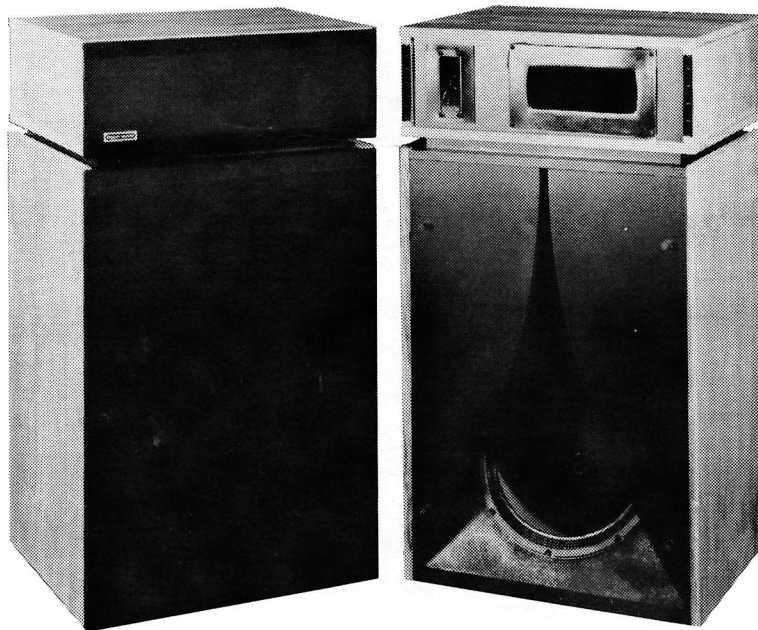

XKB

SPECIFICATIONS

3 Way; 15" Woofer, Horn Midrange
Horn Tweeter

Impedance	8 ohms
Frequency Response	30 - 20,000 Hz.
Crossover Frequency	800 - 6,000 Hz.
Min. Power Recommended	10 watts/Channel
Max. Power Recommended	200 watts/Channel
Dimensions	46" H x 23-3/4" x " D
Weight	160 lbs.

Large and very attractive the "XKB" speakers uses a unique base section to produce an excellent bass response, that approaches the "Corner Horn". The smooth midrange horn driver assembly brings out all the music with excellent clarity and presence. The horn tweeter reproduces crisp highs, realistic enough to make you believe it's live.

Soft or up to louder than "live" levels of performance can be achieved with excellent clarity and fidelity. The speakers used are the same used in the "Corner Horn" but, corner placement is not necessary.

The "XKB" is built to the highest standards and is a very fine speaker system. Distortion is at an unbelievably low 2% maximum.

SPEAKER FACTORY