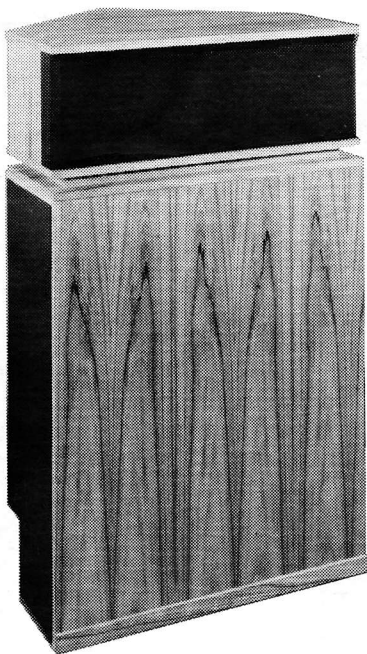

CORNER HORN

SPECIFICATIONS

3 Way, 15" Woofer, Horn Midrange
Horn Tweeter

Impedance	8 ohms
Frequency Response	30 - 20,000 Hz
Crossover Frequency	400 - 6,000 Hz
Min. Power Recommended	10 watts/Channel
Max. Power Recommended	200 watts/Channel
Dimensions	51-7/8" H x 31-1/4" W x 28" D
Weight	178 lbs.

The SPEAKER FACTORYS' "Corner Horn" is our top of the line and possibly the best speaker design to date. It is basically unchanged since 1939.

From the softest to the loudest levels of listening a realism and clarity can be achieved even with the lowest amount of power.

The "Corner Horn" has a wider, more dynamic frequency response with less distortion than any other speaker on the market. Distortion is an incredibly low 1% maximum. This is achieved with an all horn construction. A 15 inch low frequency woofer housed in a folded horn enclosure; a large midrange horn and driver assembly and a sonophase horn tweeter.

Designed with beautiful cabinets and matching front wood panels, the SPEAKER FACTORY "Corner Horn" is built to the highest standards, for a lifetime of enjoyment. If you want the best, this is the speaker for you. Designed for corner placement only!