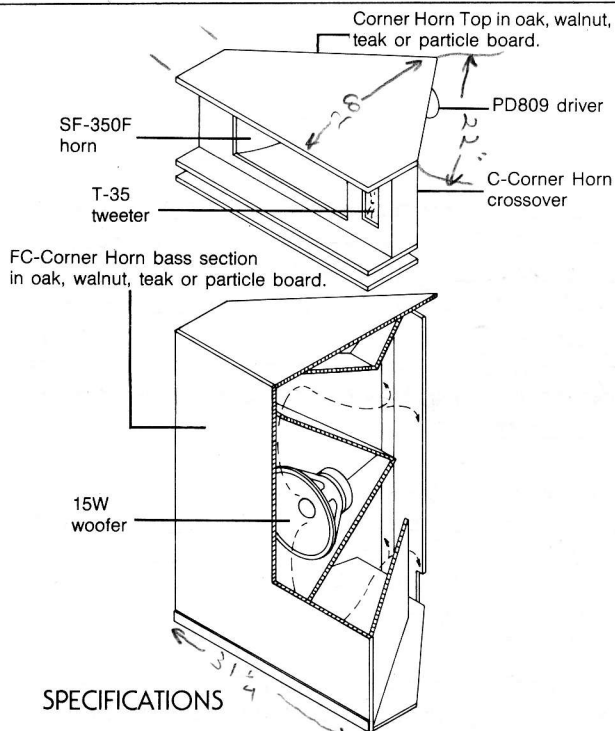

CORNER HORN

SPECIFICATIONS

3 Way, 15" Woofer, Horn Midrange
Horn Tweeter

Impedance	8 ohms
Frequency Response	30 - 20,000 Hz
Crossover Frequency	400 - 6,000 Hz
Min. Power Recommended	10 watts/Channel
Max. Power Recommended	200 watts/Channel
Dimensions	51-7/8" H x 31-1/4" W x 28" D
Weight	178 lbs.