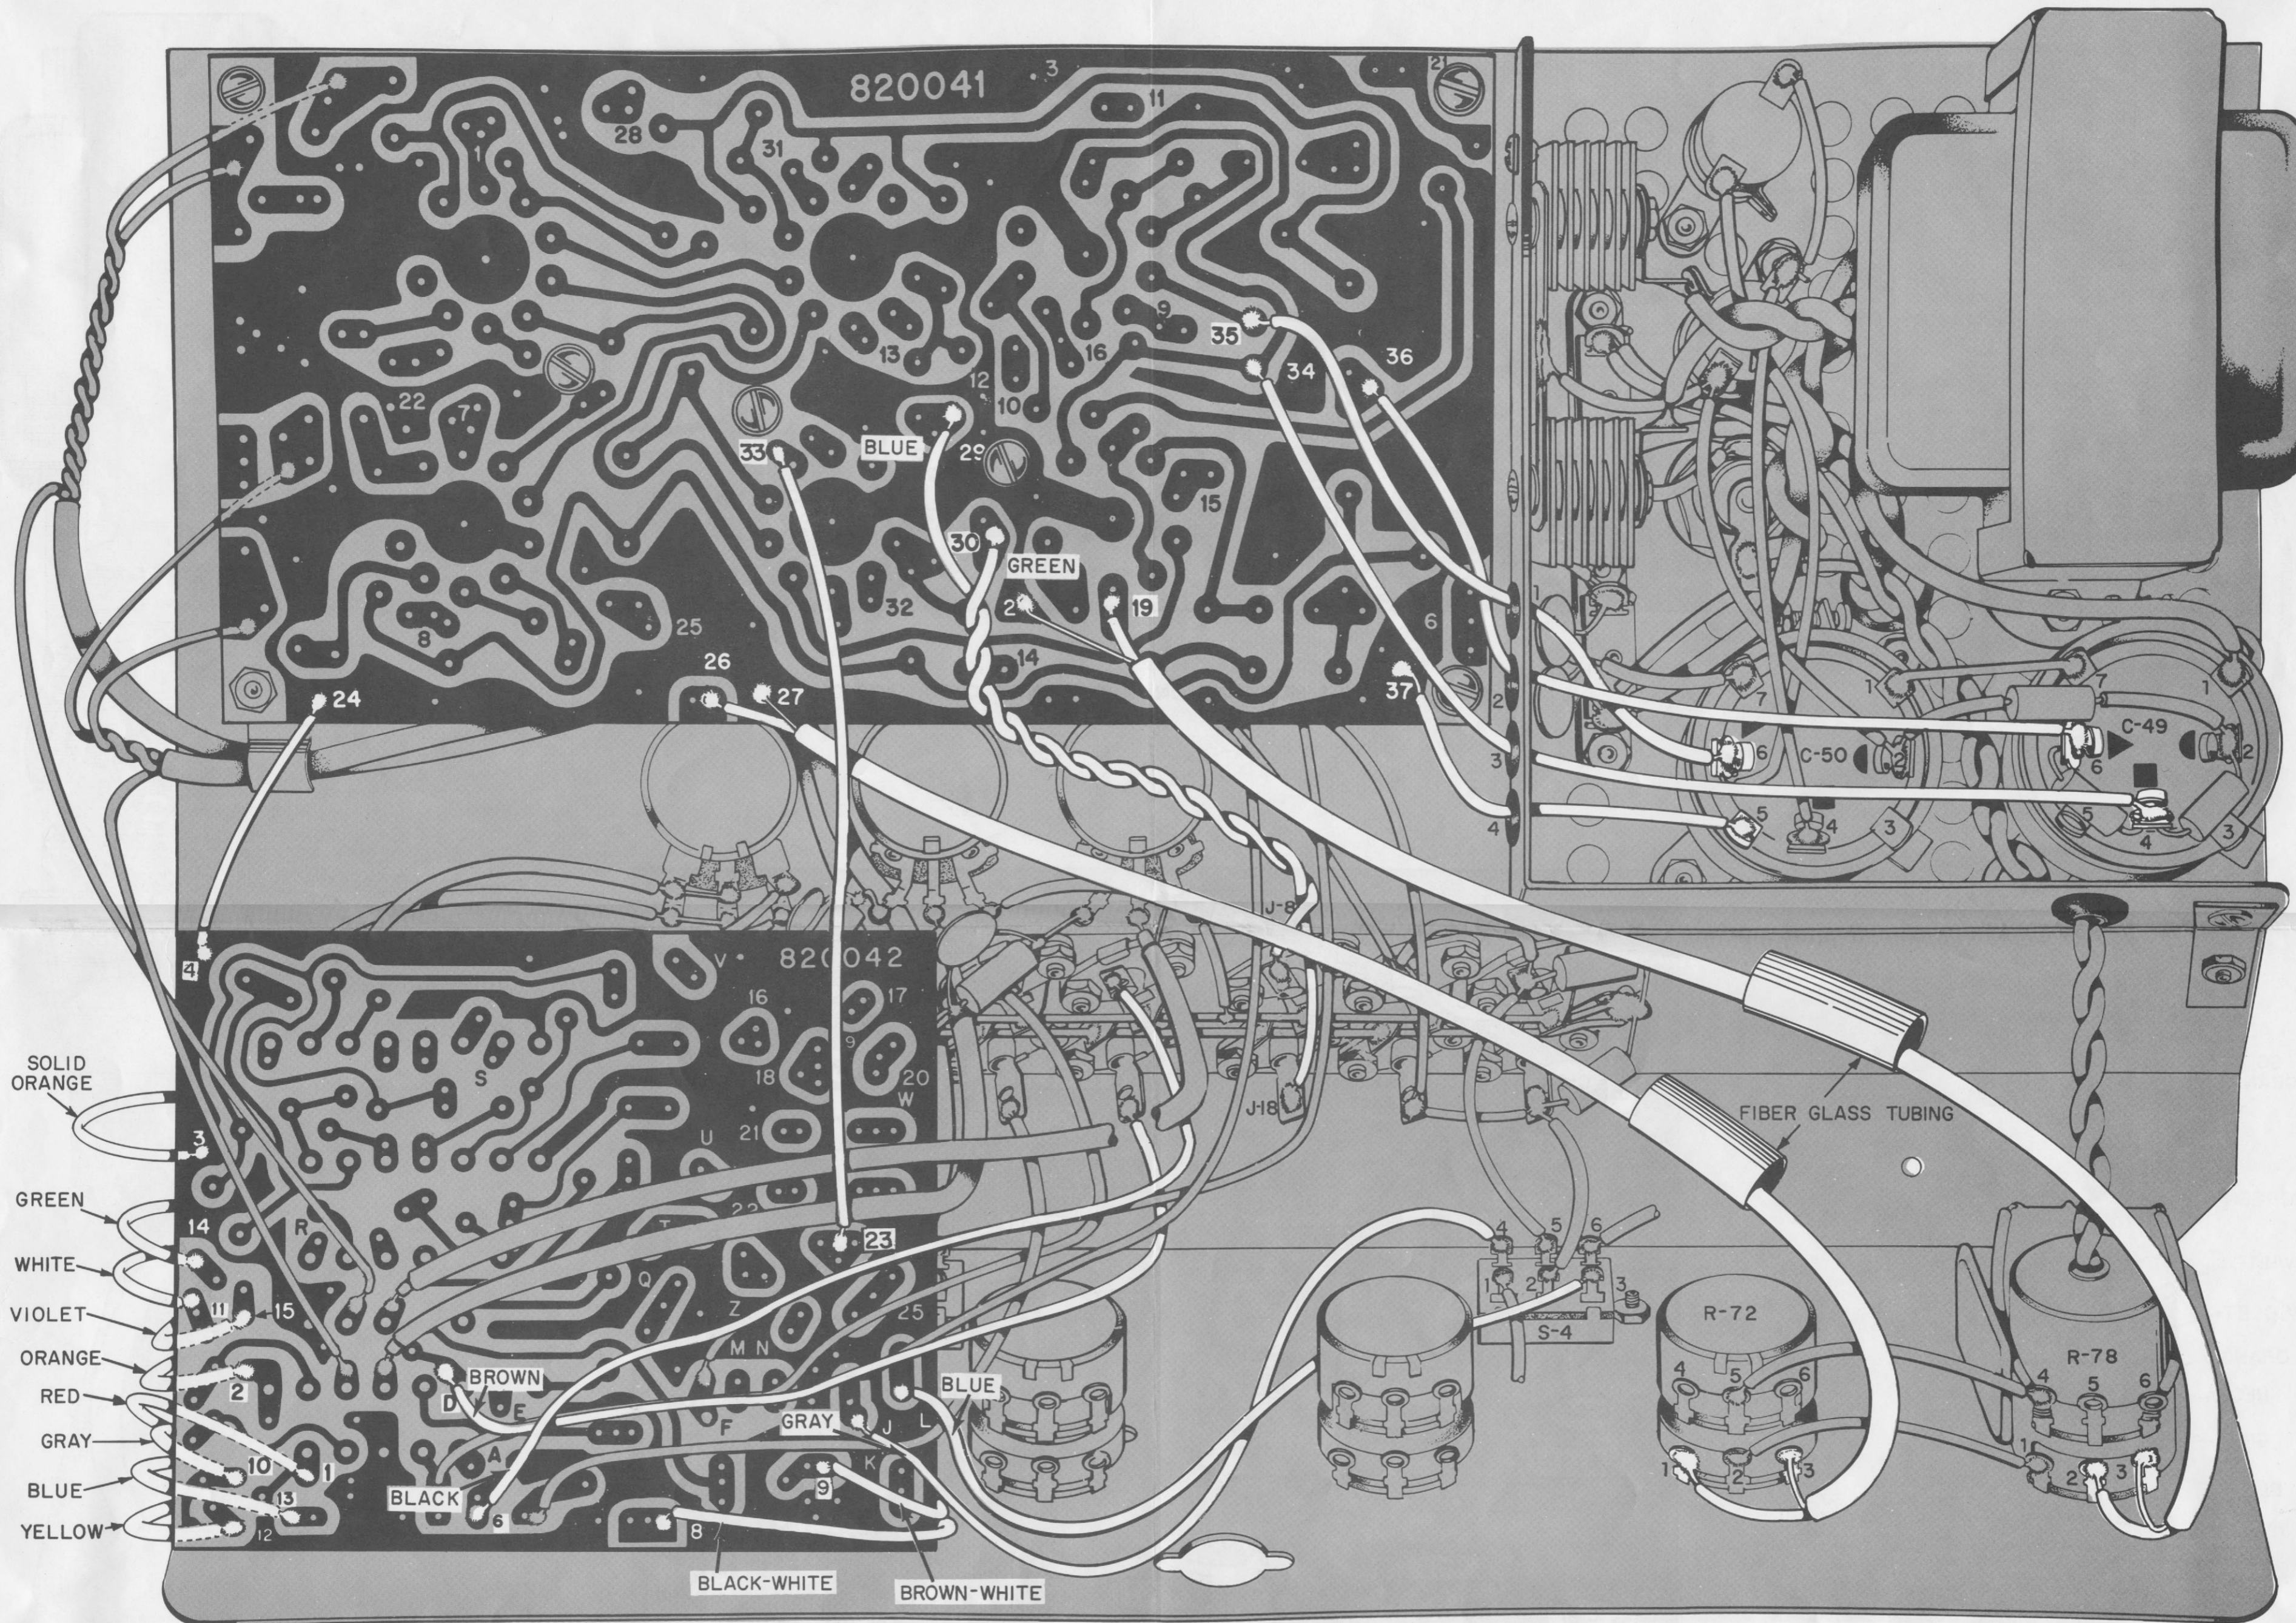

FIGURE 2. FIRST PARTS MOUNTING

FIGURE 3. FIRST WIRING VIEW

Allied knight-kit
STEREO PREAMPLIFIER

ALLIED RADIO
CORPORATION

100 N. WESTERN AVE. · CHICAGO 80, ILL.

FIGURE 4. SECOND WIRING VIEW

FIGURE 5. THIRD WIRING VIEW

Allied knight-kit
STEREO PREAMPLIFIER

ALLIED RADIO
CORPORATION

100 N. WESTERN AVE. · CHICAGO 80, ILL.

FIGURE 6. PARTS MOUNTING ON LARGE PRINTED CIRCUIT BOARD

FIGURE 7. PARTS MOUNTING ON SMALL PRINTED CIRCUIT BOARD