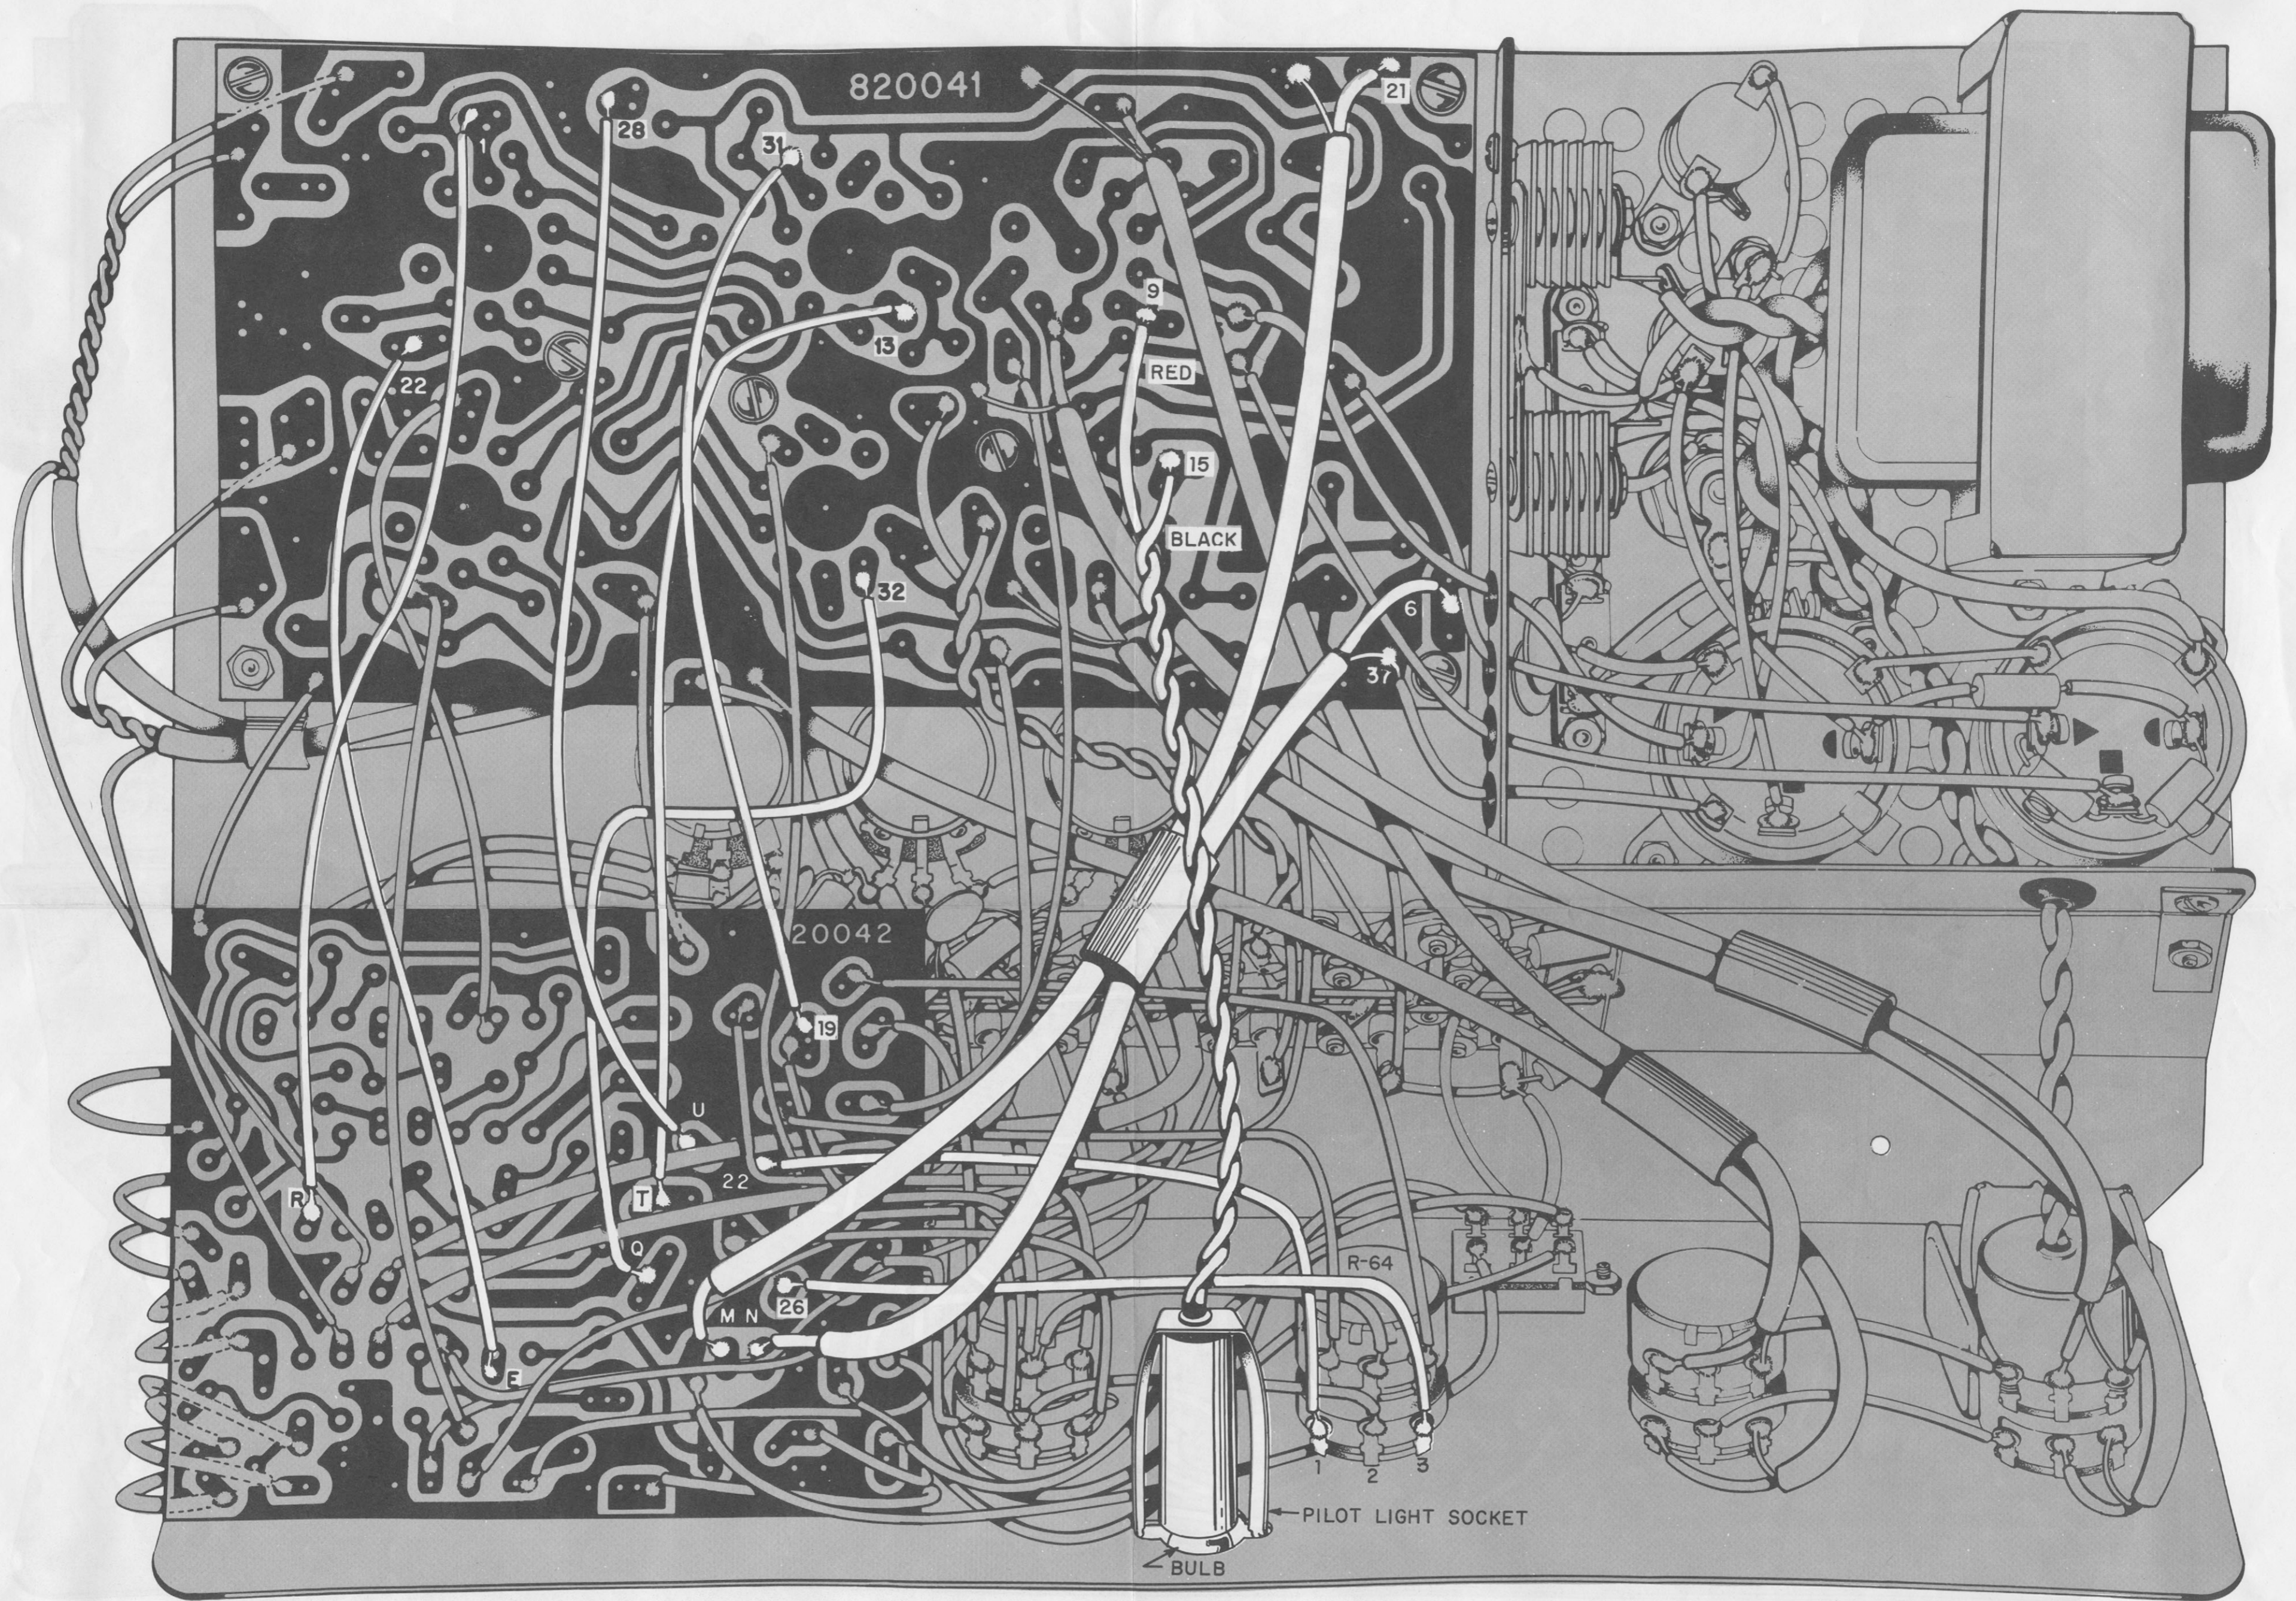

FIGURE 12. SIXTH WIRING VIEW

Allied knight-kit
STEREO PREAMPLIFIER

ALLIED RADIO
CORPORATION

100 N. WESTERN AVE. · CHICAGO 80, ILL.