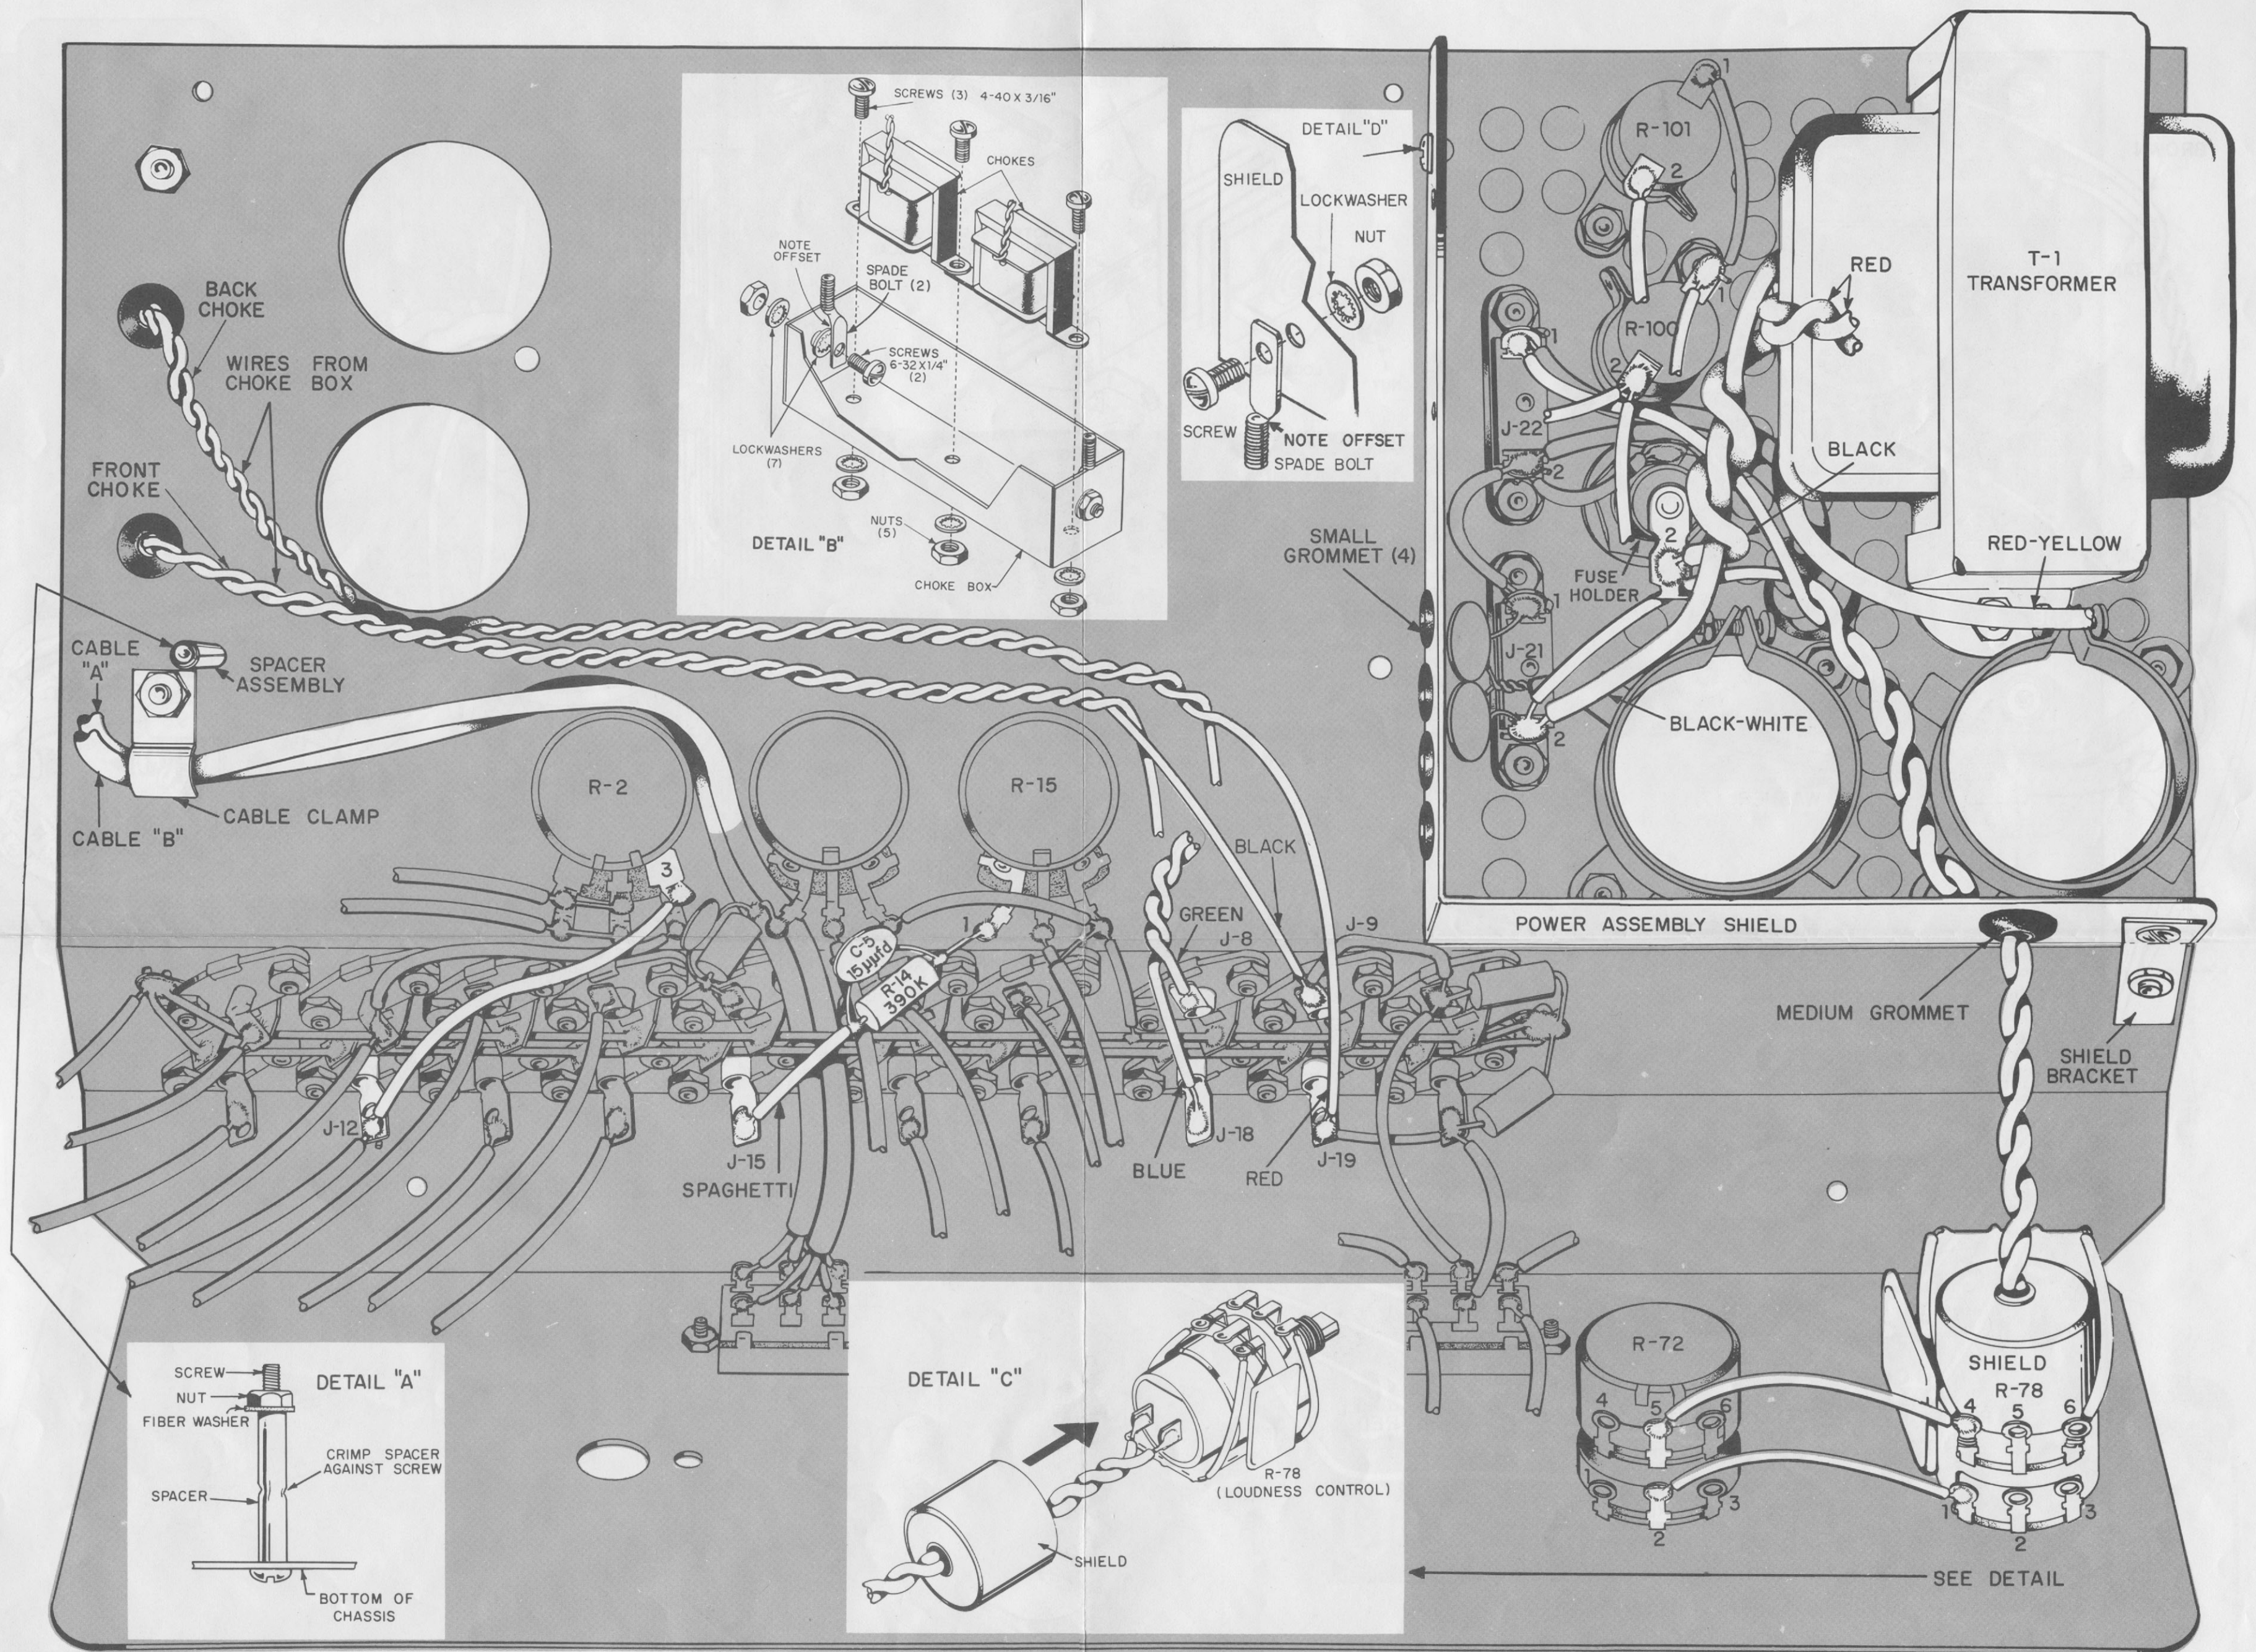

FIGURE 2. FIRST PARTS MOUNTING

FIGURE 3. FIRST WIRING VIEW

Allied knight-kit
STEREO PREAMPLIFIER

ALLIED RADIO
CORPORATION

100 N. WESTERN AVE. · CHICAGO 80, ILL.

FIGURE 4. SECOND WIRING VIEW

FIGURE 5. THIRD WIRING VIEW

Allied knight-kit
STEREO PREAMPLIFIER

ALLIED RADIO
CORPORATION

100 N. WESTERN AVE. · CHICAGO 80, ILL.

FIGURE 6. PARTS MOUNTING ON LARGE PRINTED CIRCUIT BOARD

FIGURE 7. PARTS MOUNTING ON SMALL PRINTED CIRCUIT BOARD