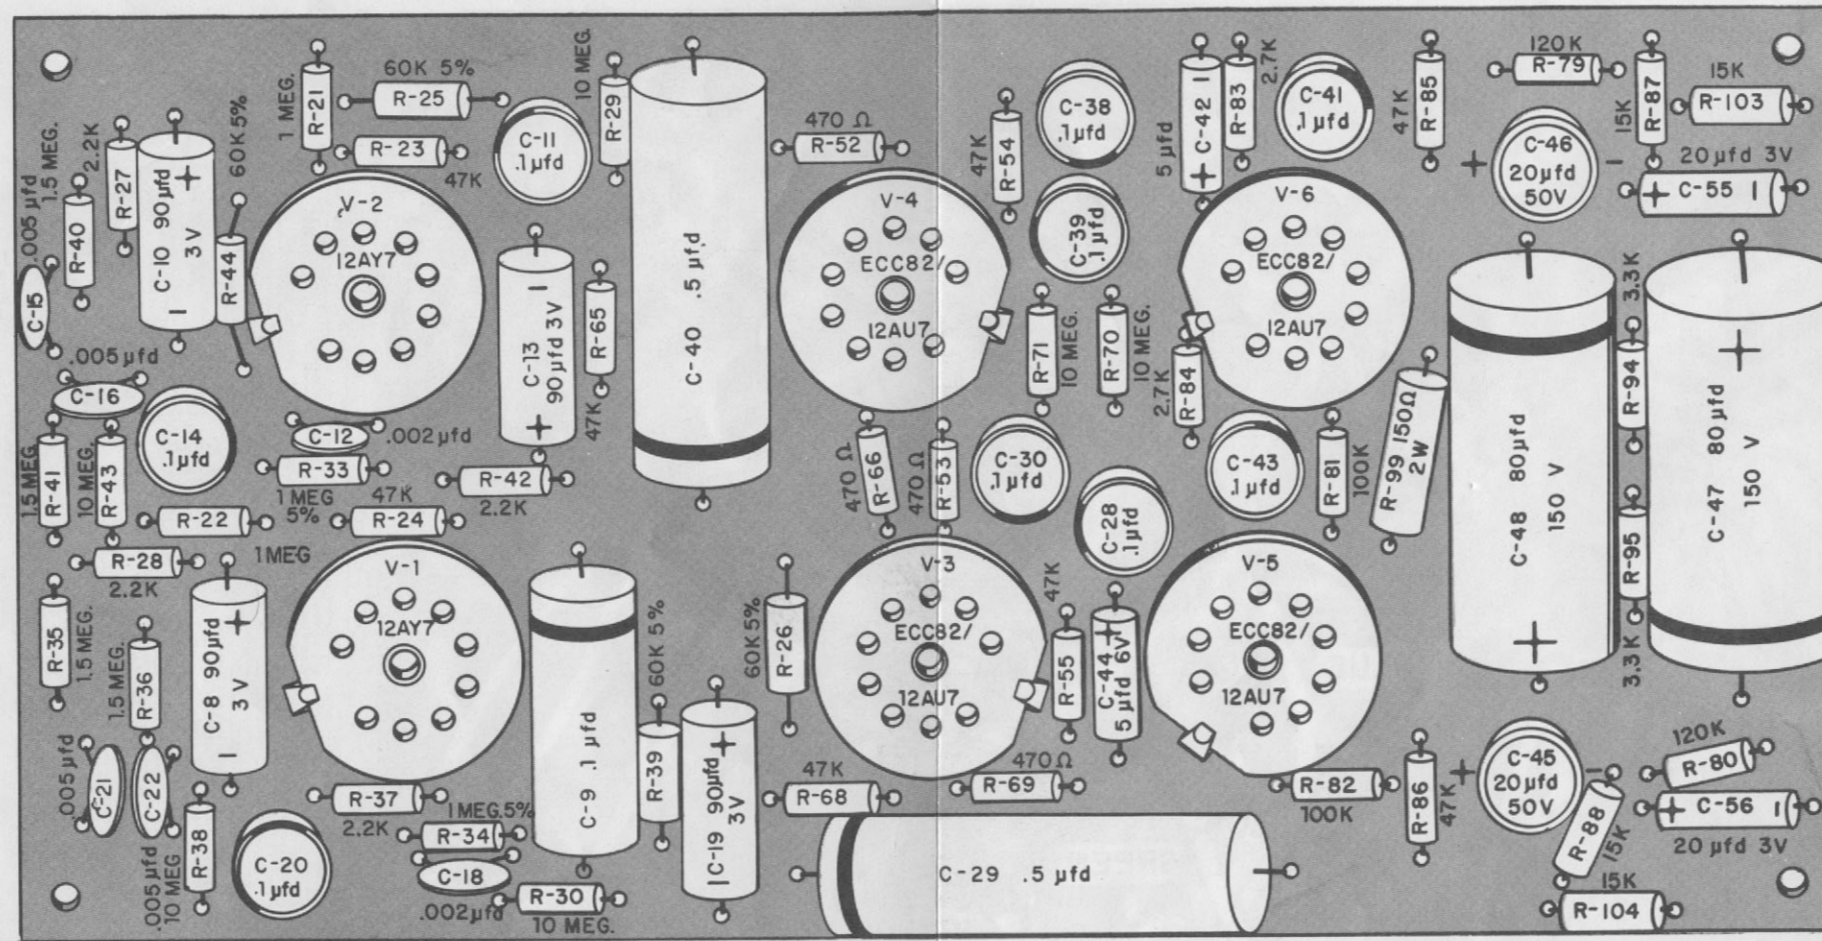

Allied knight-kit
STEREO PREAMPLIFIER

ALLIED RADIO
CORPORATION

100 N. WESTERN AVE. · CHICAGO 80, ILL.

FIGURE 6. PARTS MOUNTING ON LARGE PRINTED CIRCUIT BOARD

FIGURE 7. PARTS MOUNTING ON SMALL PRINTED CIRCUIT BOARD