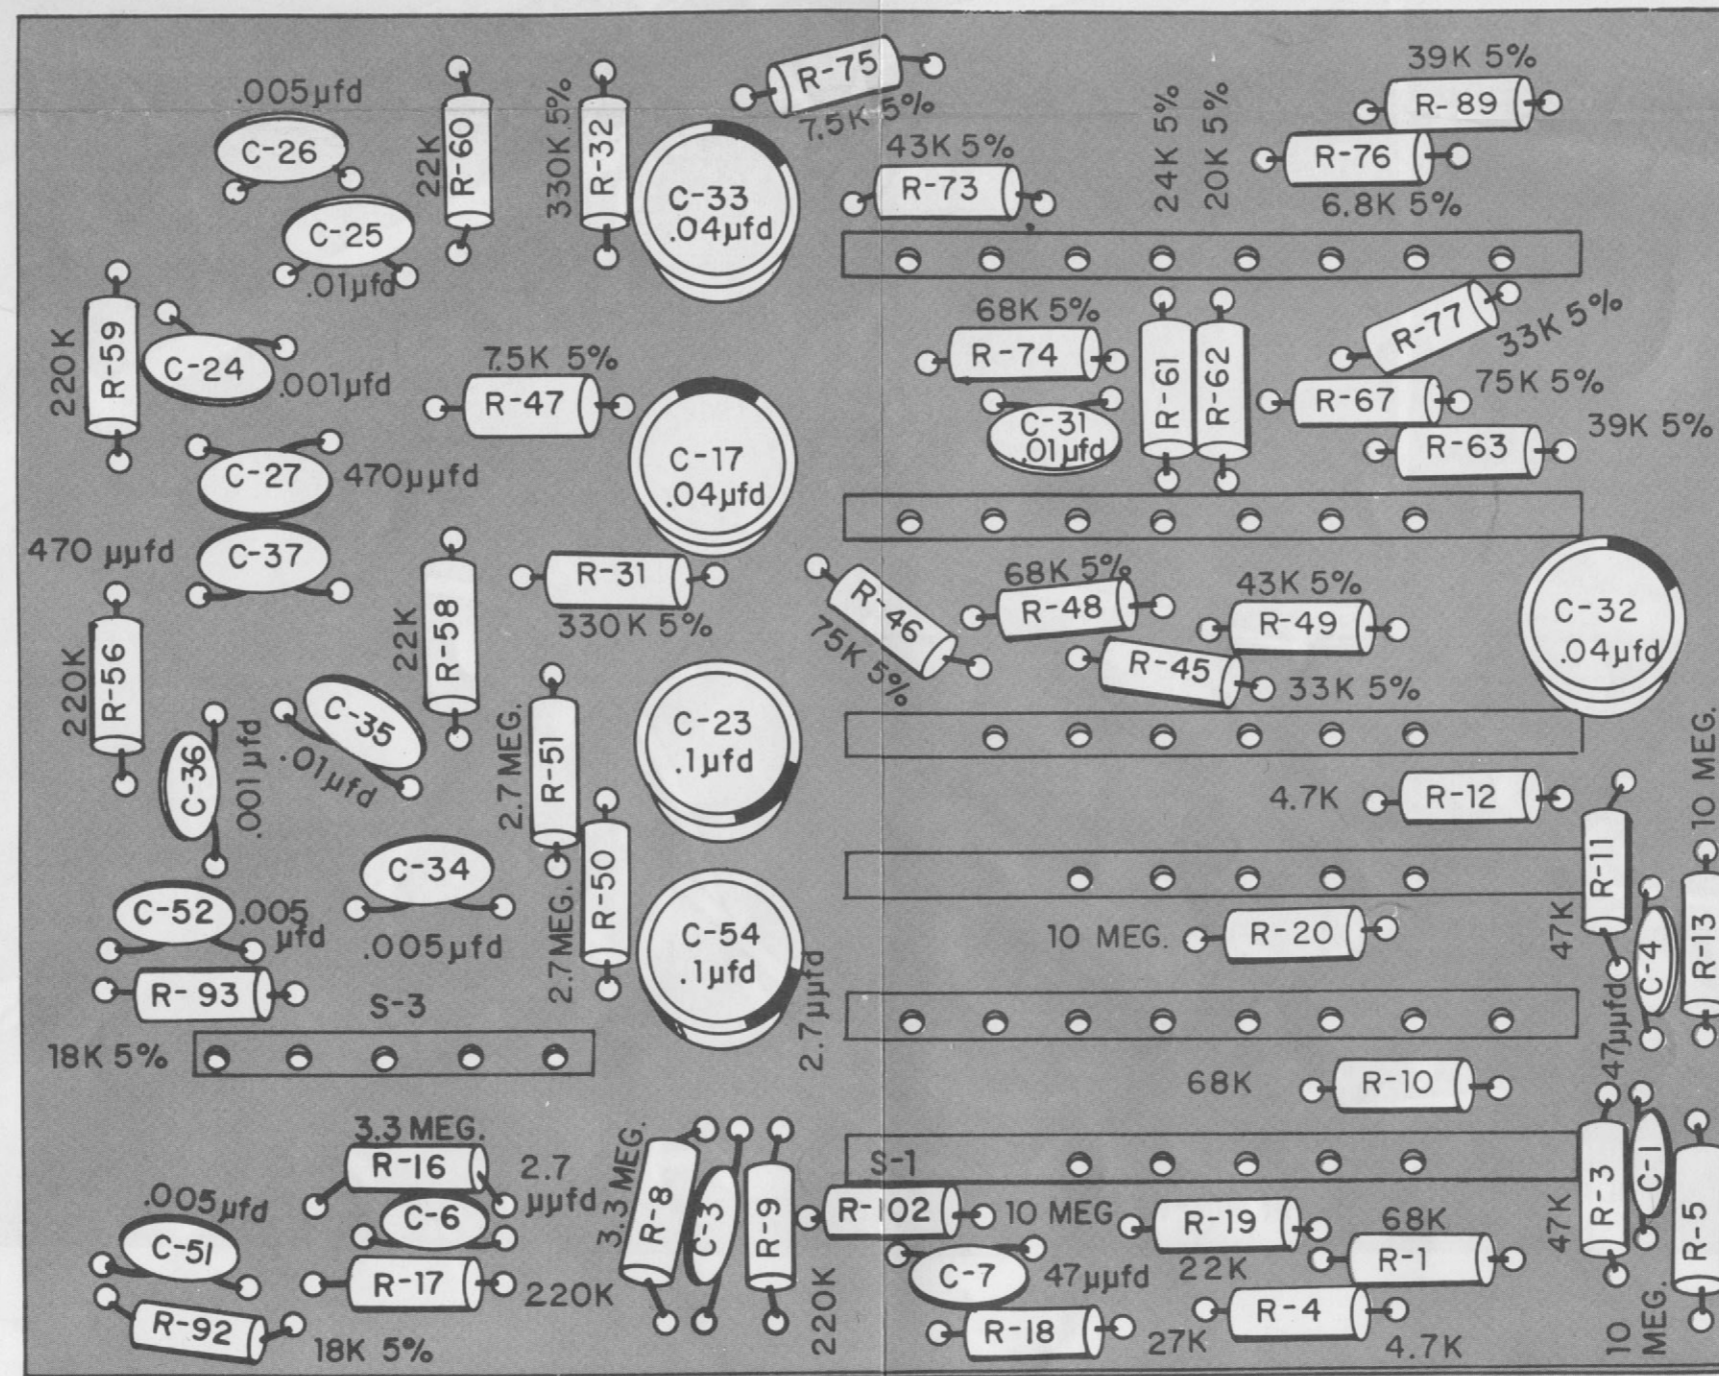

FIGURE 2. FIRST PARTS MOUNTING

FIGURE 3. FIRST WIRING VIEW

Allied knight-kit
STEREO PREAMPLIFIER

ALLIED RADIO
CORPORATION

100 N. WESTERN AVE. · CHICAGO 80, ILL.

FIGURE 4. SECOND WIRING VIEW

FIGURE 5. THIRD WIRING VIEW

Allied knight-kit
STEREO PREAMPLIFIER

ALLIED RADIO
CORPORATION

100 N. WESTERN AVE. · CHICAGO 80, ILL.

FIGURE 6. PARTS MOUNTING ON LARGE PRINTED CIRCUIT BOARD

FIGURE 7. PARTS MOUNTING ON SMALL PRINTED CIRCUIT BOARD