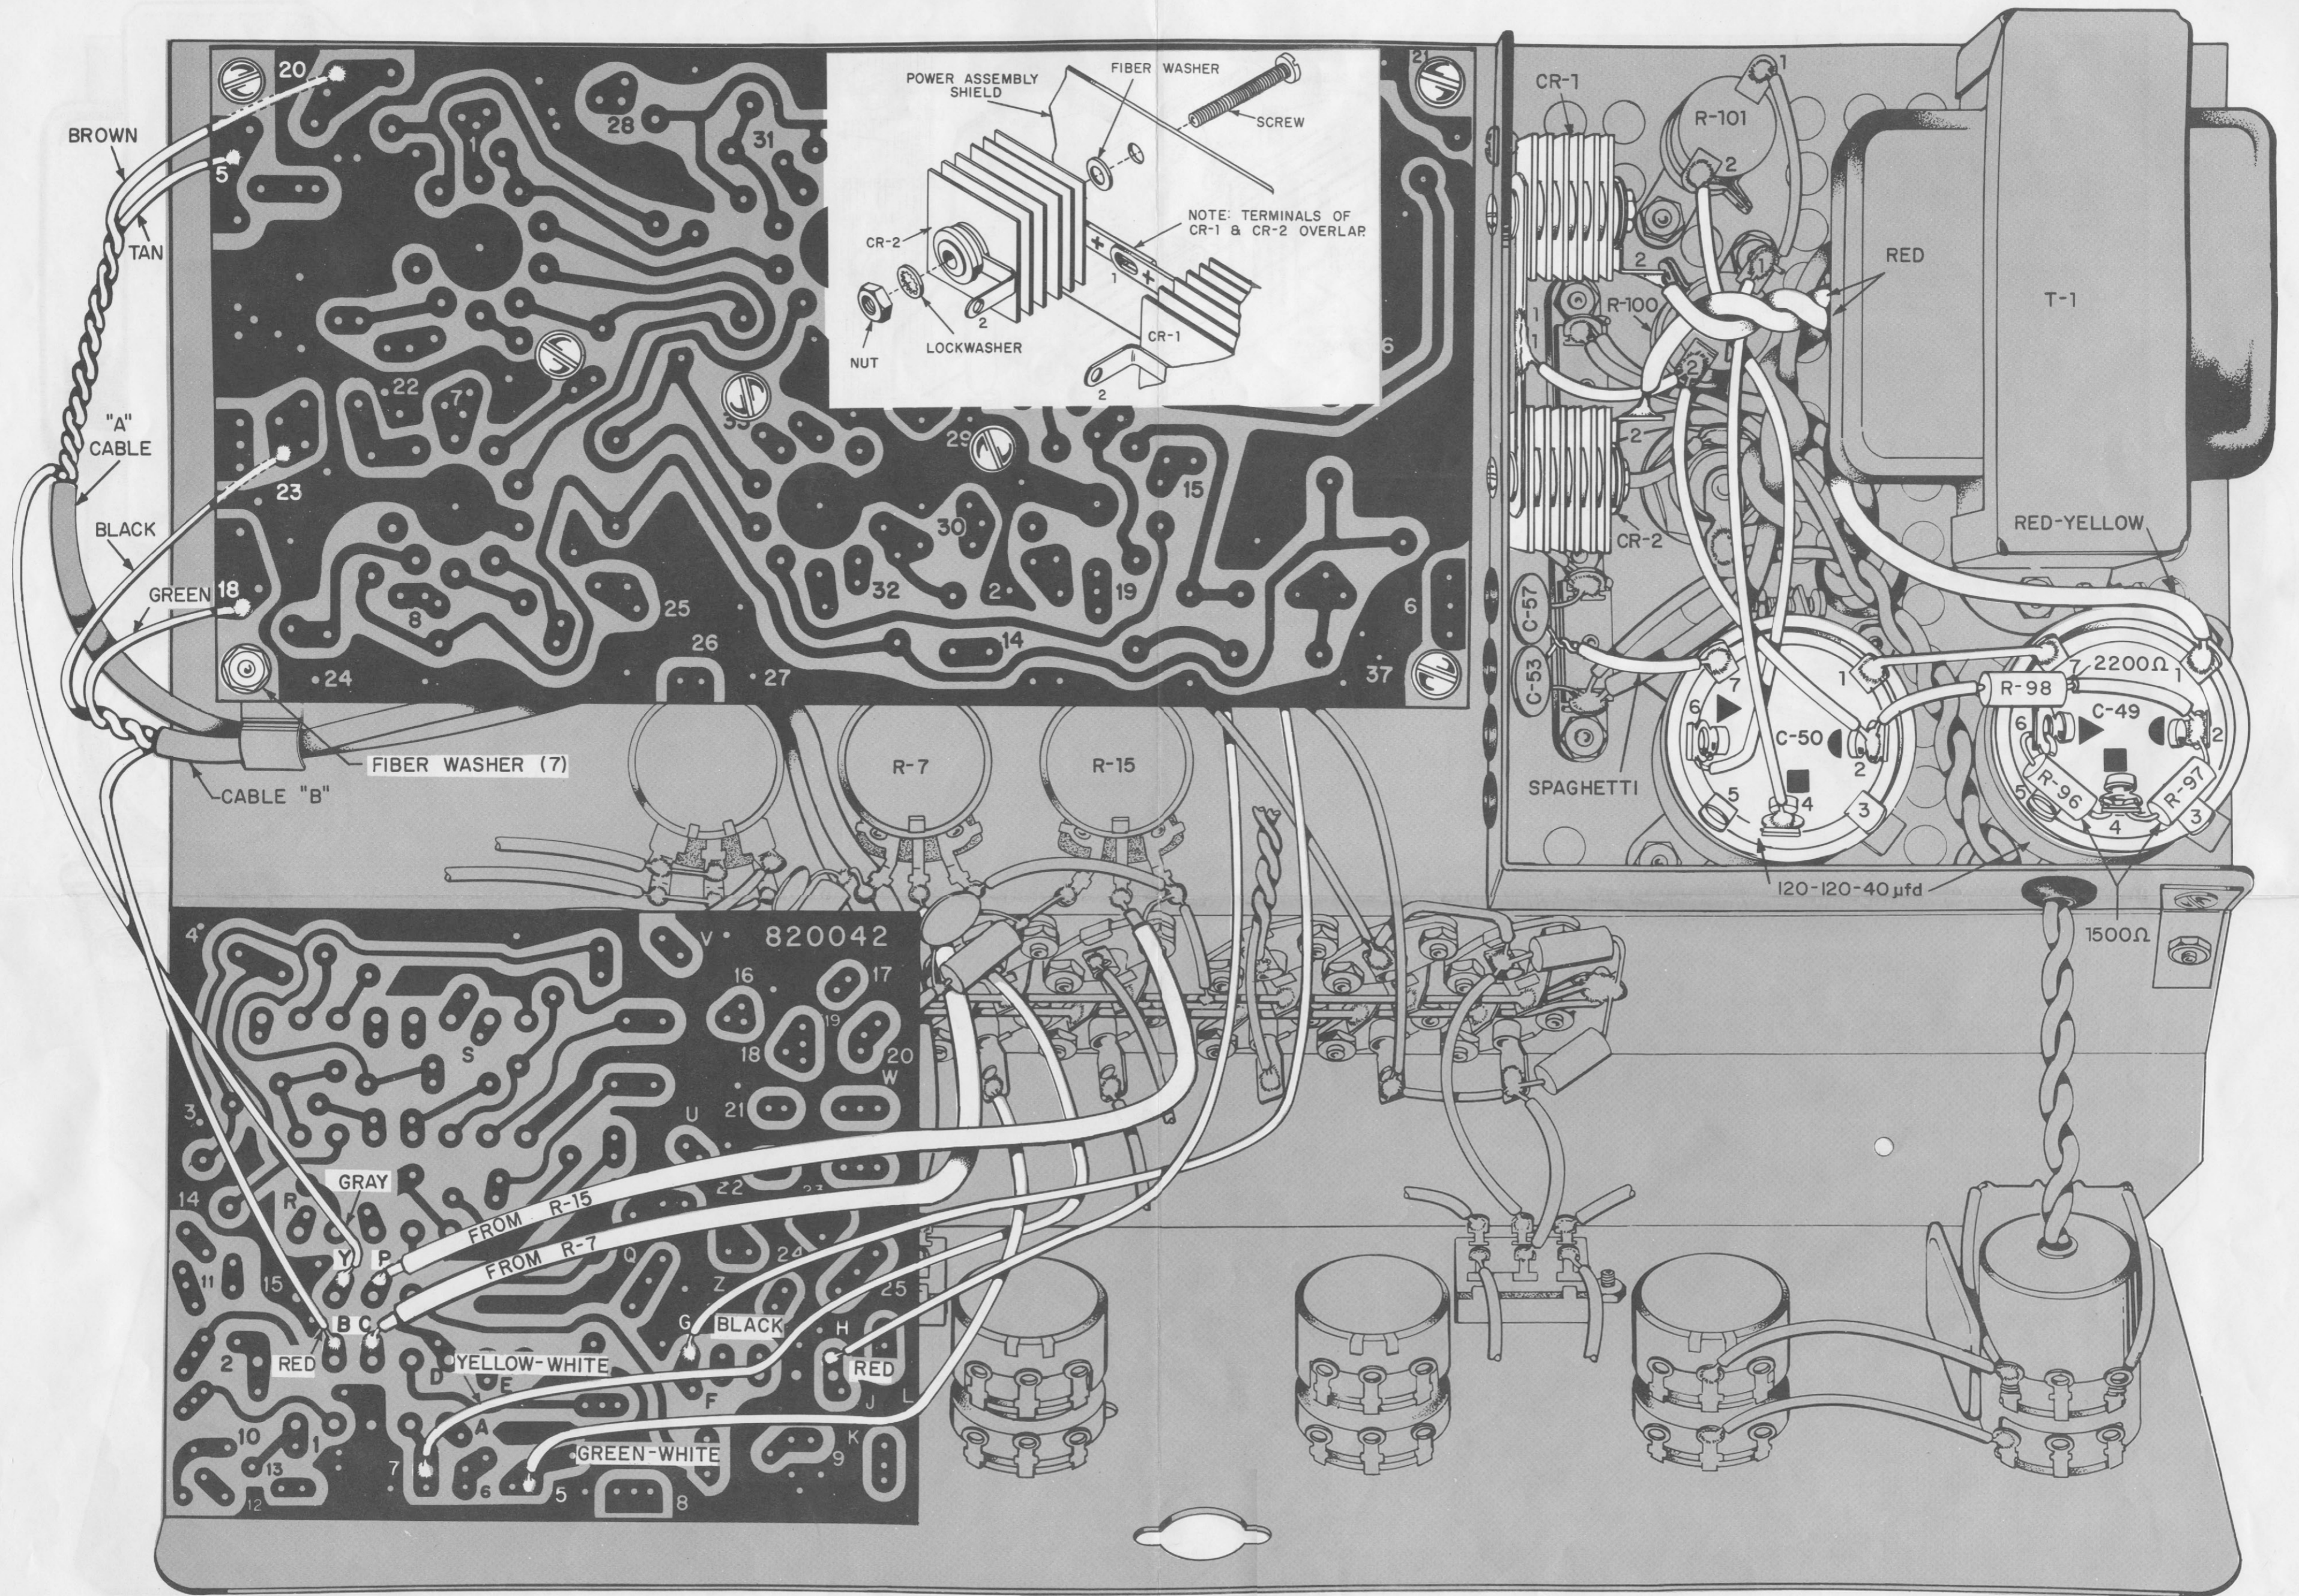

FIGURE 2. FIRST PARTS MOUNTING

FIGURE 3. FIRST WIRING VIEW

Allied knight-kit
STEREO PREAMPLIFIER

ALLIED RADIO
CORPORATION

100 N. WESTERN AVE. · CHICAGO 80, ILL.

FIGURE 4. SECOND WIRING VIEW

FIGURE 5. THIRD WIRING VIEW

Allied knight-kit
STEREO PREAMPLIFIER

ALLIED RADIO
CORPORATION

100 N. WESTERN AVE. · CHICAGO 80, ILL.

FIGURE 6. PARTS MOUNTING ON LARGE PRINTED CIRCUIT BOARD

FIGURE 7. PARTS MOUNTING ON SMALL PRINTED CIRCUIT BOARD