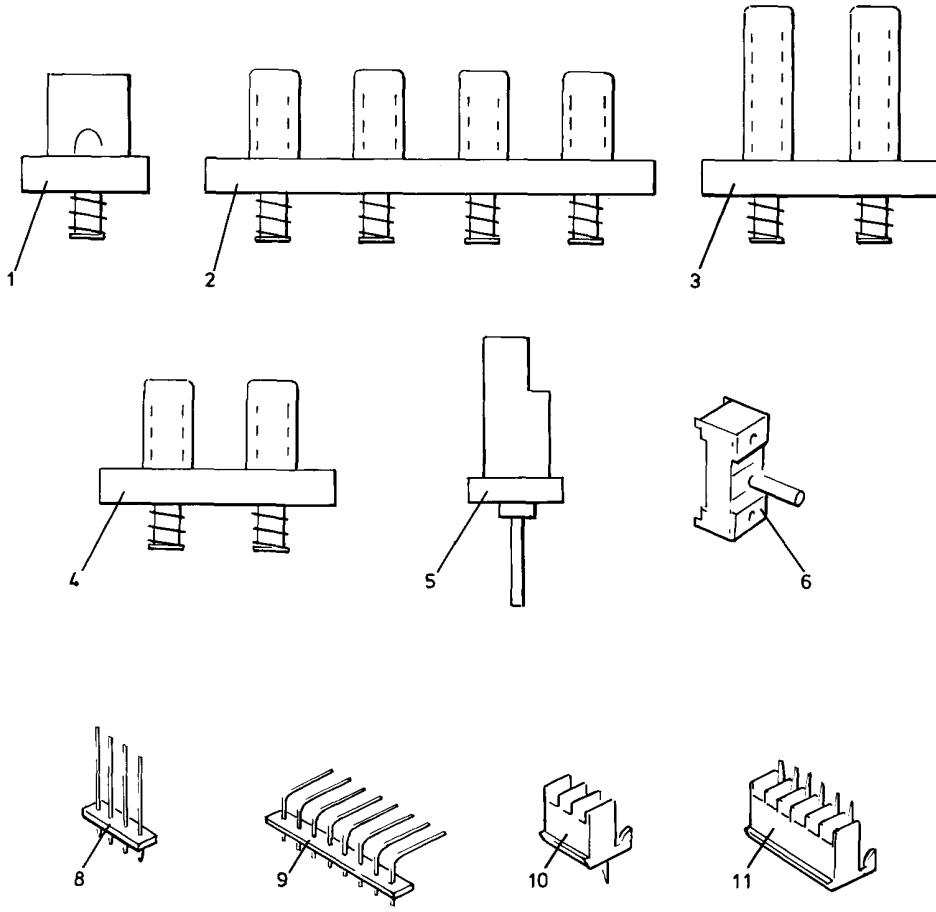

Switches and connectors

SPECIFY THIS WHEN ORDERING				
Index	Ordering No.	Beskrivelse (merknader)	Description (notes)	Reference
	*	Vendere	Switches	
1	370992	Bryter	Switch	POWER
2	370367	Vender	Switch, push	TAPE, TAPE COPY
3	372048	Vender	Switch, push	SUB SONIC FILTER, TONE DEFEAT
4	373729	Vender	Switch, push	MONO, LOUDNESS
5	372471	Vender	Switch, rotary	PROGRAM SELECTOR
6	370790	Vender	Switch, toggle	OHM, PF
	*	Kontakter	Connectors	
7	376408	Plint	Connector, fixed, 4 pole	Molex 3192A
	379992	Plint	Connector, fixed, 6 pole	Molex 3192A
	378311	Plint	Connector, fixed, 8 pole	Molex 3192A
8	401723	Plint	Connector, fixed, 2 pole	Molex 3192B
	377959	Plint	Connector, fixed, 4 pole	Molex 3192B
	376278	Plint	Connector, fixed, 6 pole	Molex 3192B
9	376982	Plint	Connector, fixed, 8 pole, horizontal	Molex 2373 tin plated
10	377040	Kontakt	Connector, fixed, 3 pole	Molex 3215B
	376551	Kontakt	Connector, fixed, 4 pole	Molex 3215B
	314828	Kontakt	Connector, fixed, 6 pole	Molex 3215B
	307100	Kontakt	Connector, fixed, 8 pole	Molex 3215B
11	405437	Kontakt	Connector, fixed, 4 pole	Molex 3215C
	379913	Kontakt	Connector, fixed, 6 pole	Molex 3215C
	378232	Kontakt	Connector, fixed, 8 pole	Molex 3215C
12	375301	Kontakt	Connector, fixed, 8 pole	Molex 3215A

Tandberg A/S, Post Office Box 53, 2007 Kjeller, Norway