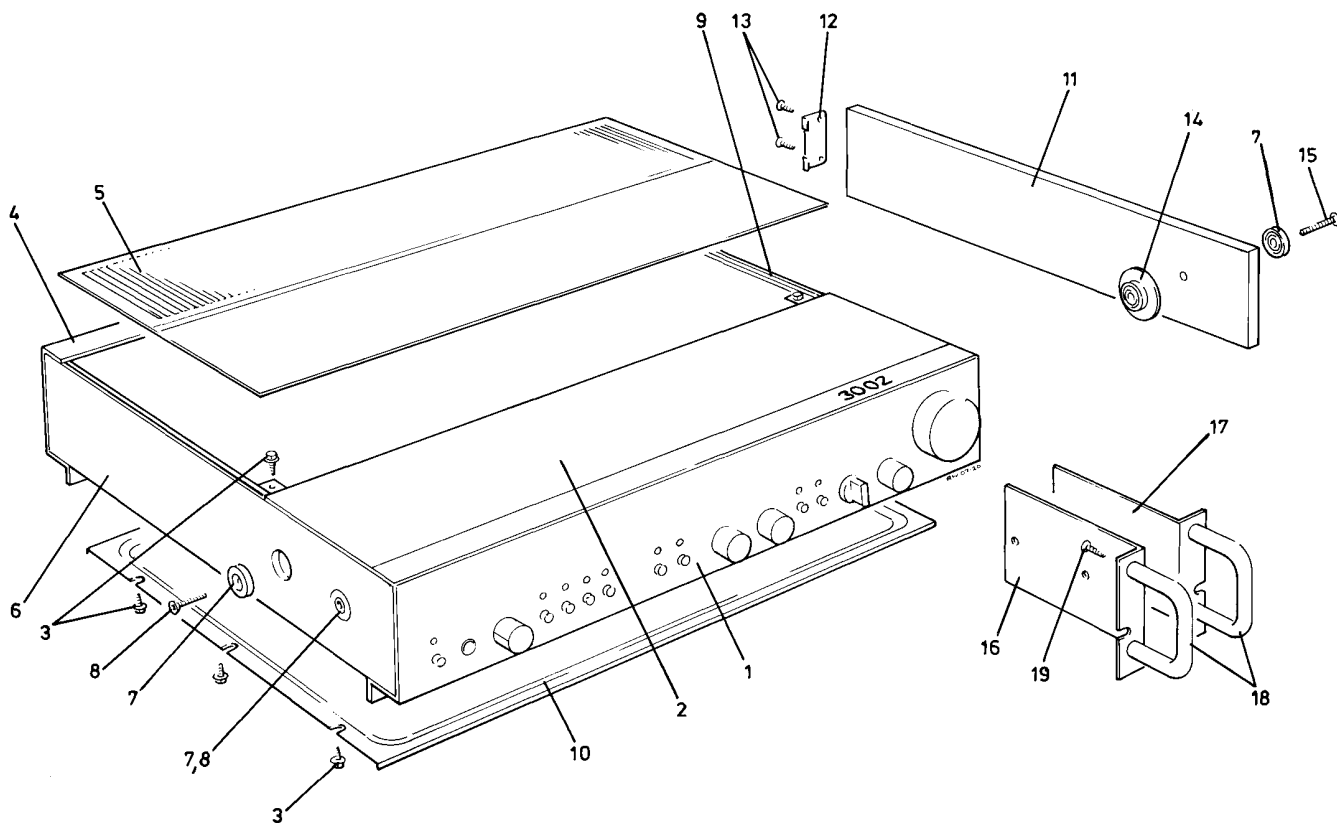

TANDBERG® — The European Alternative

Cabinet assembly

SPECIFY THIS WHEN ORDERING				
Index	Ordering No.	Beskrivelse (merknader)	Description (notes)	Reference
	*	Kabinett-enhet	Cabinet assembly	
1	377643	Skinne	Plate, front	
2	996913	Plate	Plate, top-front	
3	346854	Skrue	Screw, M3.5 x 6.3 hex hd, with collar	
4	996912	Skinne	Panel, back (see pages 6 and 7, index 1)	
5	996914	Plate	Plate, top	
6	375969	Skinne	Plate, side, left	
7	400602	Hylse	Spacer, black plastic	
8	401105	Skrue	Screw, M4 x 16 csk hd, black	
9	406816	Skinne	Plate, side, right	
10	375258	Plate	Plate, bottom	
11	408921	Plate	Extra side panels.	
12	405875	Vinkel	Panel, side Bracket, side panel	
13	409661	Skrue	Bracket, side panel Screw, 3/8" No.4 csk hd, black	
14	400480	Avstandsstykke	Spacer, black plastic	
15	402786	Skrue	Screw, M4 x 25 csk hd, black	
16	408928	Brakett	Extra 19" rack mount. Bracket, rack mount, left	
17	403533	Brakett	Bracket, rack mount, right	
18	405214	Håndtak	Handle	
19	404819	Skrue	Screw, M4 x 12 csk hd, black	