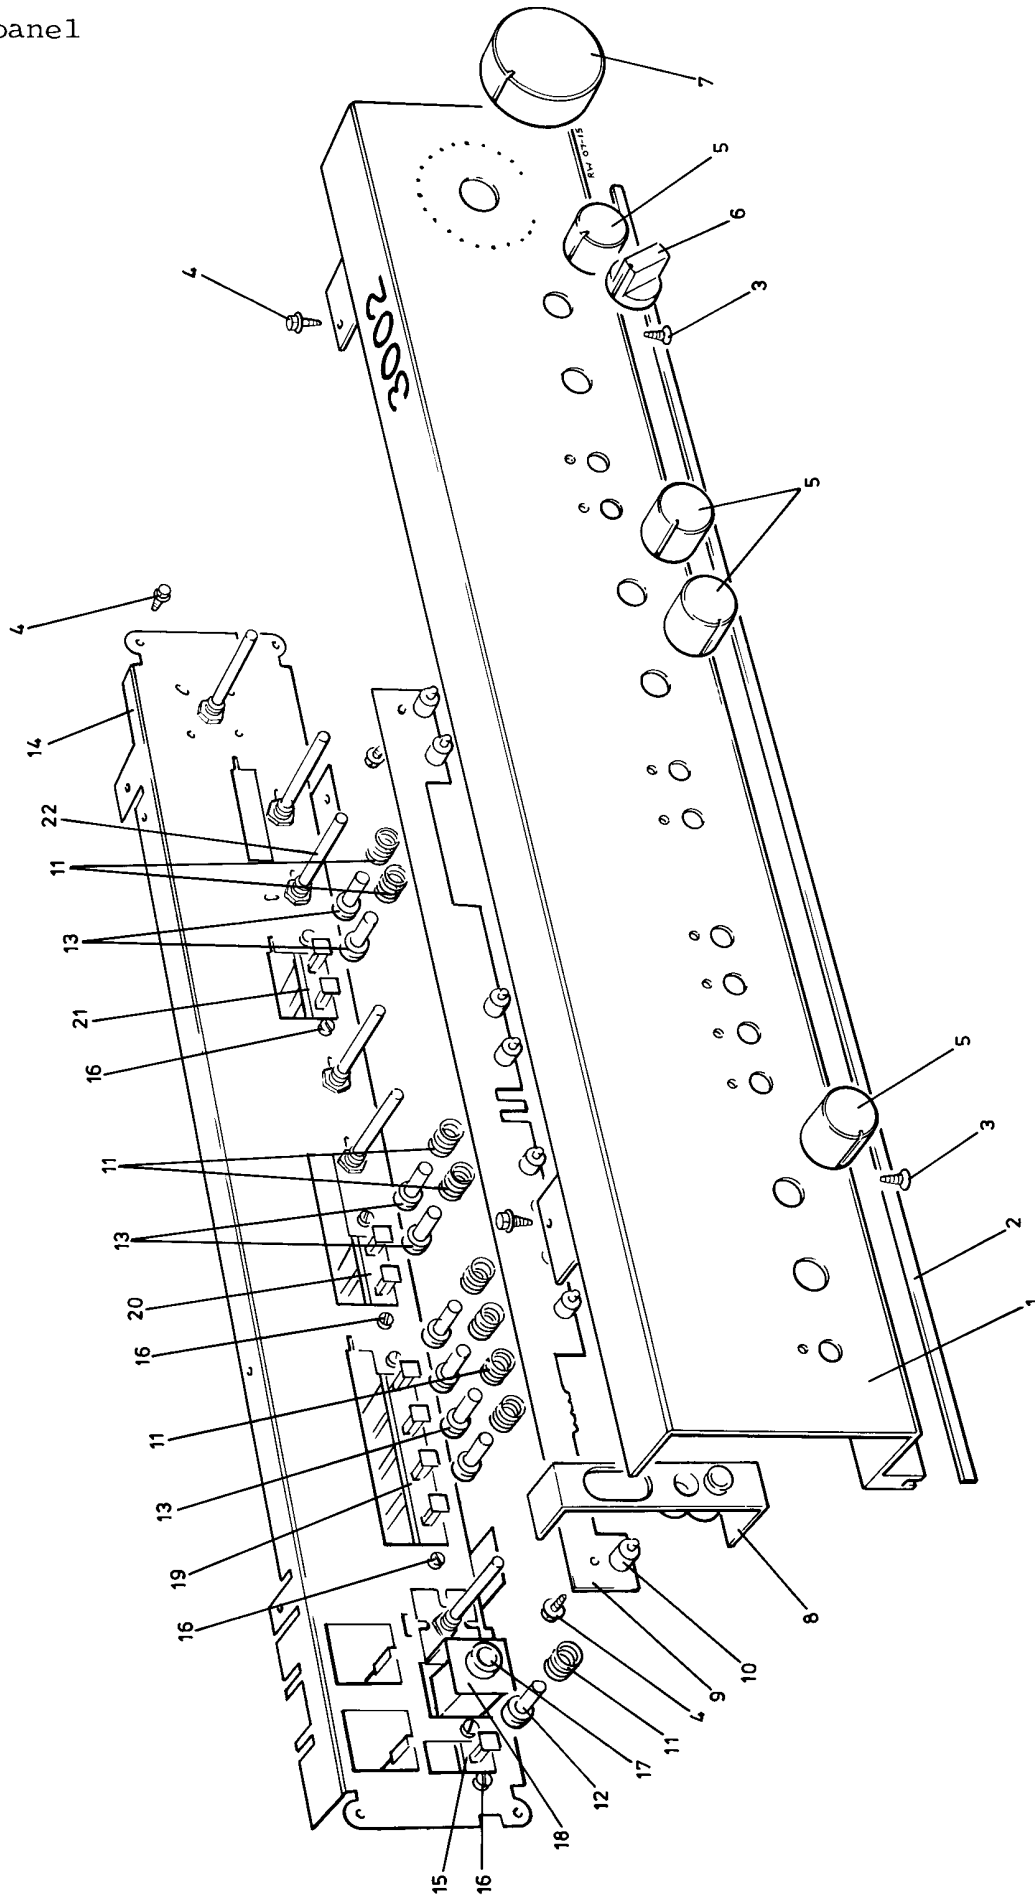

Front panel

Index	SPECIFY THIS WHEN ORDERING		Description (notes)	Reference
	Ordering No.	Beskrivelse (merknader)		
	*	Frontskinne	Front panel	
1	377643	Skinne	Panel, front	
2	379030B	List	Strip, rubber	
3	307990	Skrue	Screw, plate, 3/8" No.6 csk hd	
4	346854	Skrue	Screw, M3.5 x 6.3 hex hd, with collar	
5	379331	Knapp	Knob	VOLUME, BASS, TREBLE, BALANCE
6	375617	Knapp	Knob	PROGRAM SELECTOR
7	376673	Knapp	Knob	MAIN VOLUME
8	376048A	Hylse	Guide, push button knob	
9	996905	Kort	Board, LED, without diodes	
10	374425	Diode	Diode, SLP-132B, light emitting	
11	408023	Fjær	Spring	
12	376896A	Knapp	Knob, push button	POWER
13	378706A	Knapp	Knob, push button	TAPE, TAPE COPY, LOUDNESS SUB SONIC FILTER, MONO, TONE DEFEAT
14	376235	Sjassi	Plate, chassis	
15	370992	Bryter	Switch	POWER
16	212237	Skrue	Screw, M3 x 6 ch hd	
17	372823	Kontakt	Socket, jack, 3 pole, 1/4"	HEADPHONES
18	376587	Holder	Bracket, headphone socket	
19	370367	Vender	Switch, push	TAPE, TAPE COPY
20	372048	Vender	Switch, push	SUB SONIC FILTER, TONE DEFEAT
21	373729	Vender	Switch, push	MONO, LOUDNESS
22	372471	Vender	Switch, push	PROGRAM SELECTOR