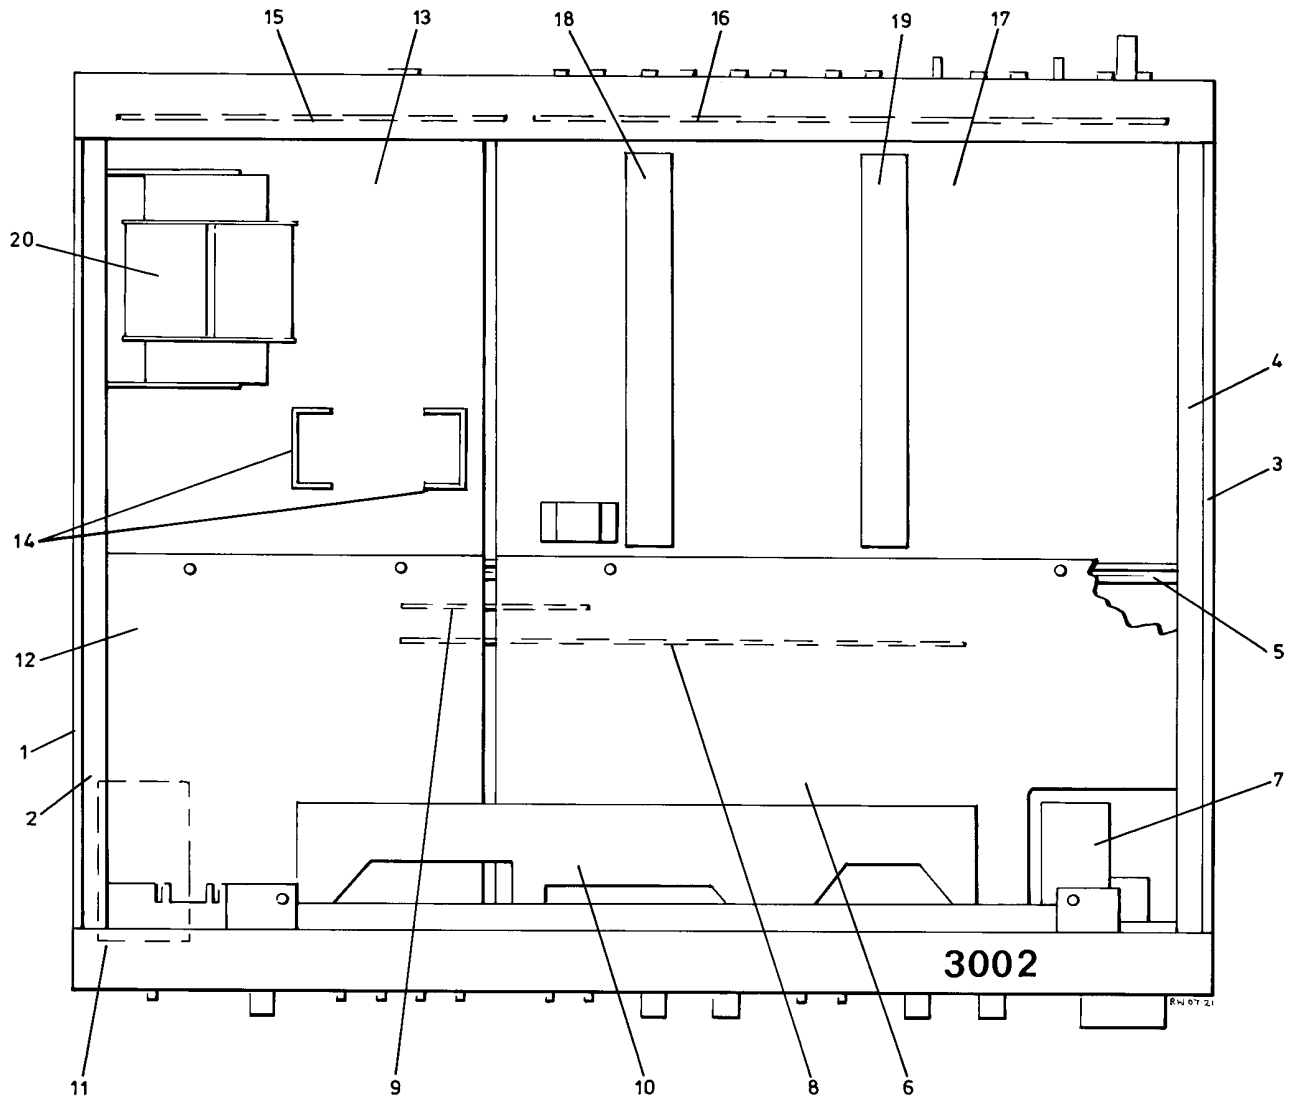

Chassis assembly - top view

Index	SPECIFY THIS WHEN ORDERING		Description (notes)	Reference
	Ordering No.	Beskrivelse (merknader)		
	*	Sjassis-enhet	Chassis assembly, top view	
1	375969	Skinne	Plate, side, left	
2	378785	Skinne	Plate, chassis, side, left	
3	406816	Skinne	Plate, side, right	
4	375071	Skinne	Plate, chassis, side, right	
5	377650	Skinne	Rail, chassis	
6	996902	Kort	Board, selector	
7	996909	Kort	Board, volume control	
8	996907	Kort	Board, interconnection 2	
9	996908	Kort	Board, interconnection 3	
10	996906	Kort	Board, interconnection 1	
11	996910	Kort	Board, power switch	
12	996900	Kort	Board, headphone amplifier	
13	996904	Kort	Board, power supply, without transformer	
14	377011	Kjøleribbe	Heatsink	
15	996911	Kort	Board, power connection	
16	996903	Kort	Board, connector	
17	996901	Kort	Board, input RIAA	
18	*	Kort	Board, interconnection 5	
19	*	Kort	Board, interconnection 4	
20	371278	Transformator	Transformer