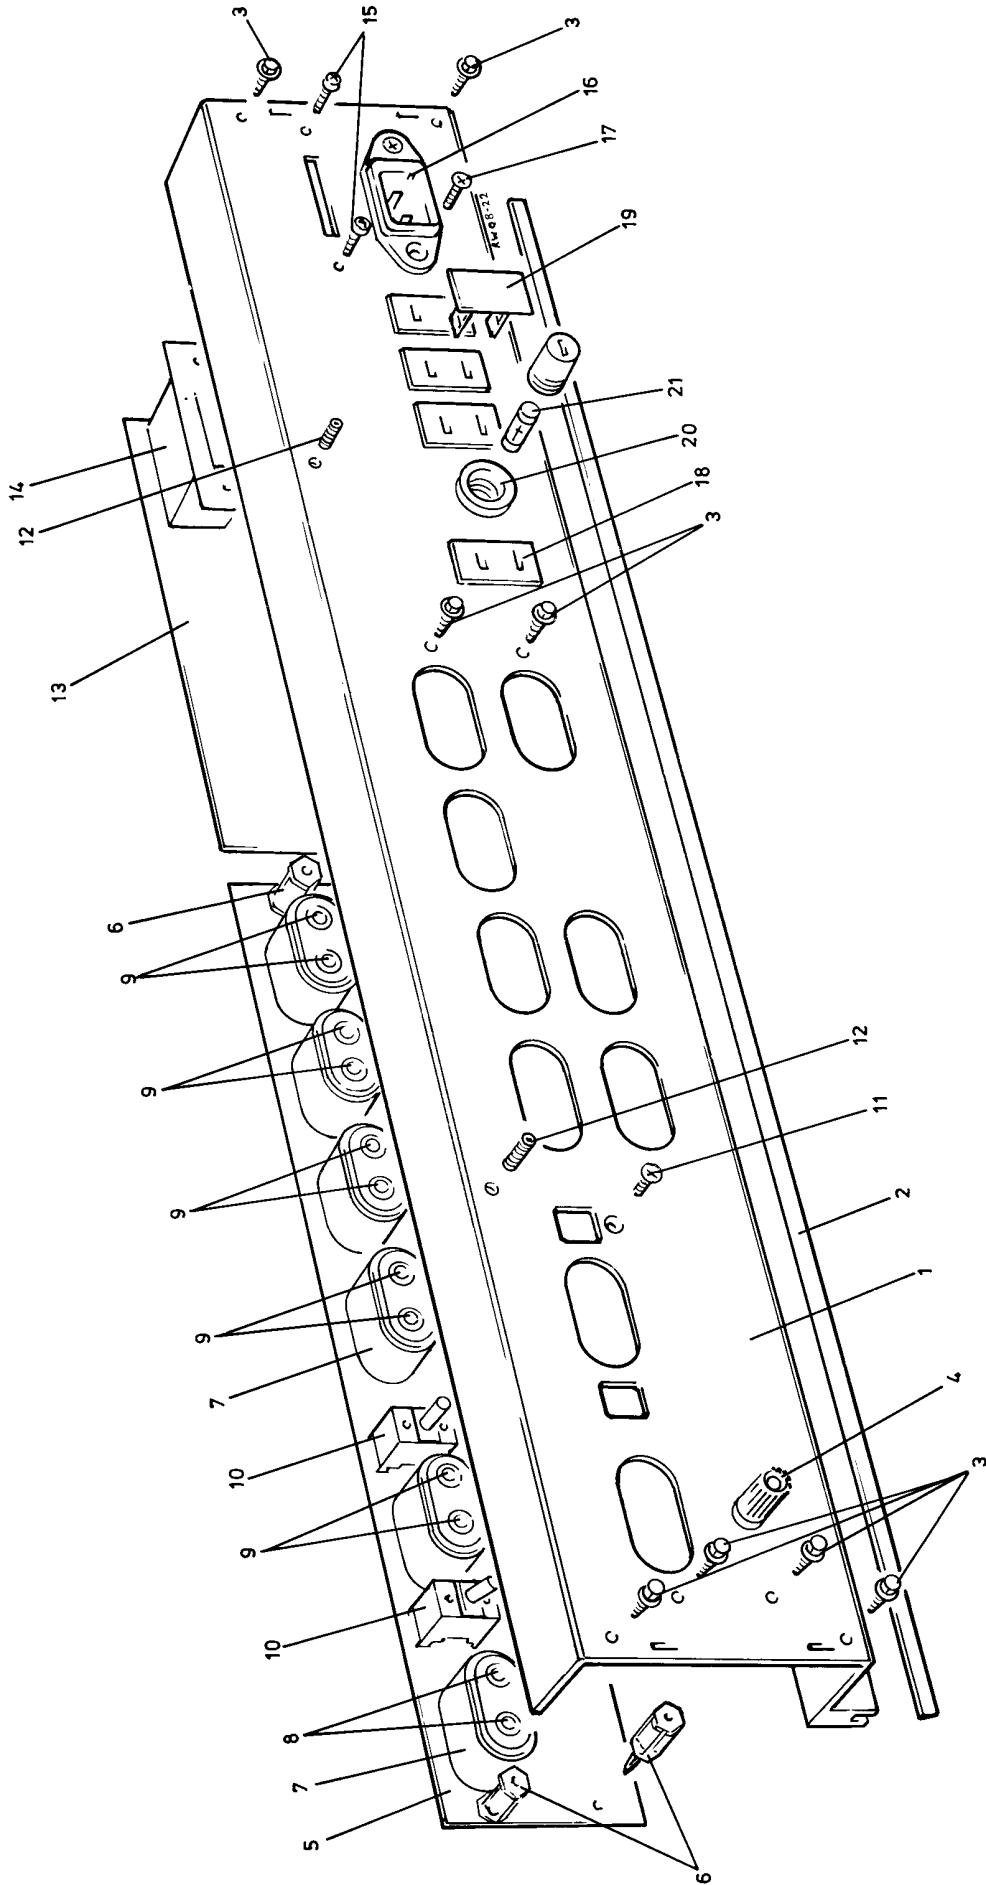

Back panel

SPECIFY THIS WHEN ORDERING				
Index	Ordering No.	Beskrivelse (merknader)	Description (notes)	Reference
1	* 996912	Bakskinne Skinne	Back panel Panel, back (supplied with index 2, 4, 12-18, 20, 21)	
2	379030B	List	Strip, rubber	
3	360735	Skrue	Screw, M3.5 x 7.9 hex hd, with collar	
4	379267	Kontakt	Terminal	
5	996901	Kort	Board, connector	
6	377528	Avstandsstykke	Spacer, TCBS-8N	
7	379001	Hylse	Surround, phono socket, double	
8	375143	Kontakt	Socket, phono, gold, 12T-7M 483	PHONO MC
9	371142	Kontakt	Socket, phono, silver, SQ-3061	TAPE PLAY, TAPE REC, AUX, TUNER, OUTPUT, PHONO MM OHM, PF
10	370790	Vender	Switch, toggle	
11	324850	Skrue	Screw, plate, 1/4" No.4 pan hd, black	
12	400753	Skrue	Screw, set, M4 x 18	
13	996911	Kort	Board, power connection	
14	374152	Vender	Switch, voltage selector	
15	322817	Skrue	Screw, plate, 5/16" No.4 pan hd, black	
16	374081	Kontakt	Socket, power, black, 6075-1	
17	262876	Skrue	Screw, plate, 1/4" No.4 csk hd, black	
18	374504	Kontakt	Socket, power, 2 pole	
19	379016	Plugg	Cover, power socket	
20	363909	Holder	Holder, fuse, No.19629/FEI 031.1431	
21	375560	Sikring	Fuse, 200 mA, 5 x 20 mm, slow	Europe
	274240	Sikring	Fuse, 400 mA, 5 x 20 mm, slow	U.S.A.