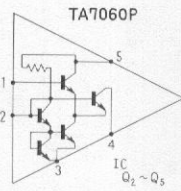

FM IF UNIT

FM IF UNIT
AWC-004