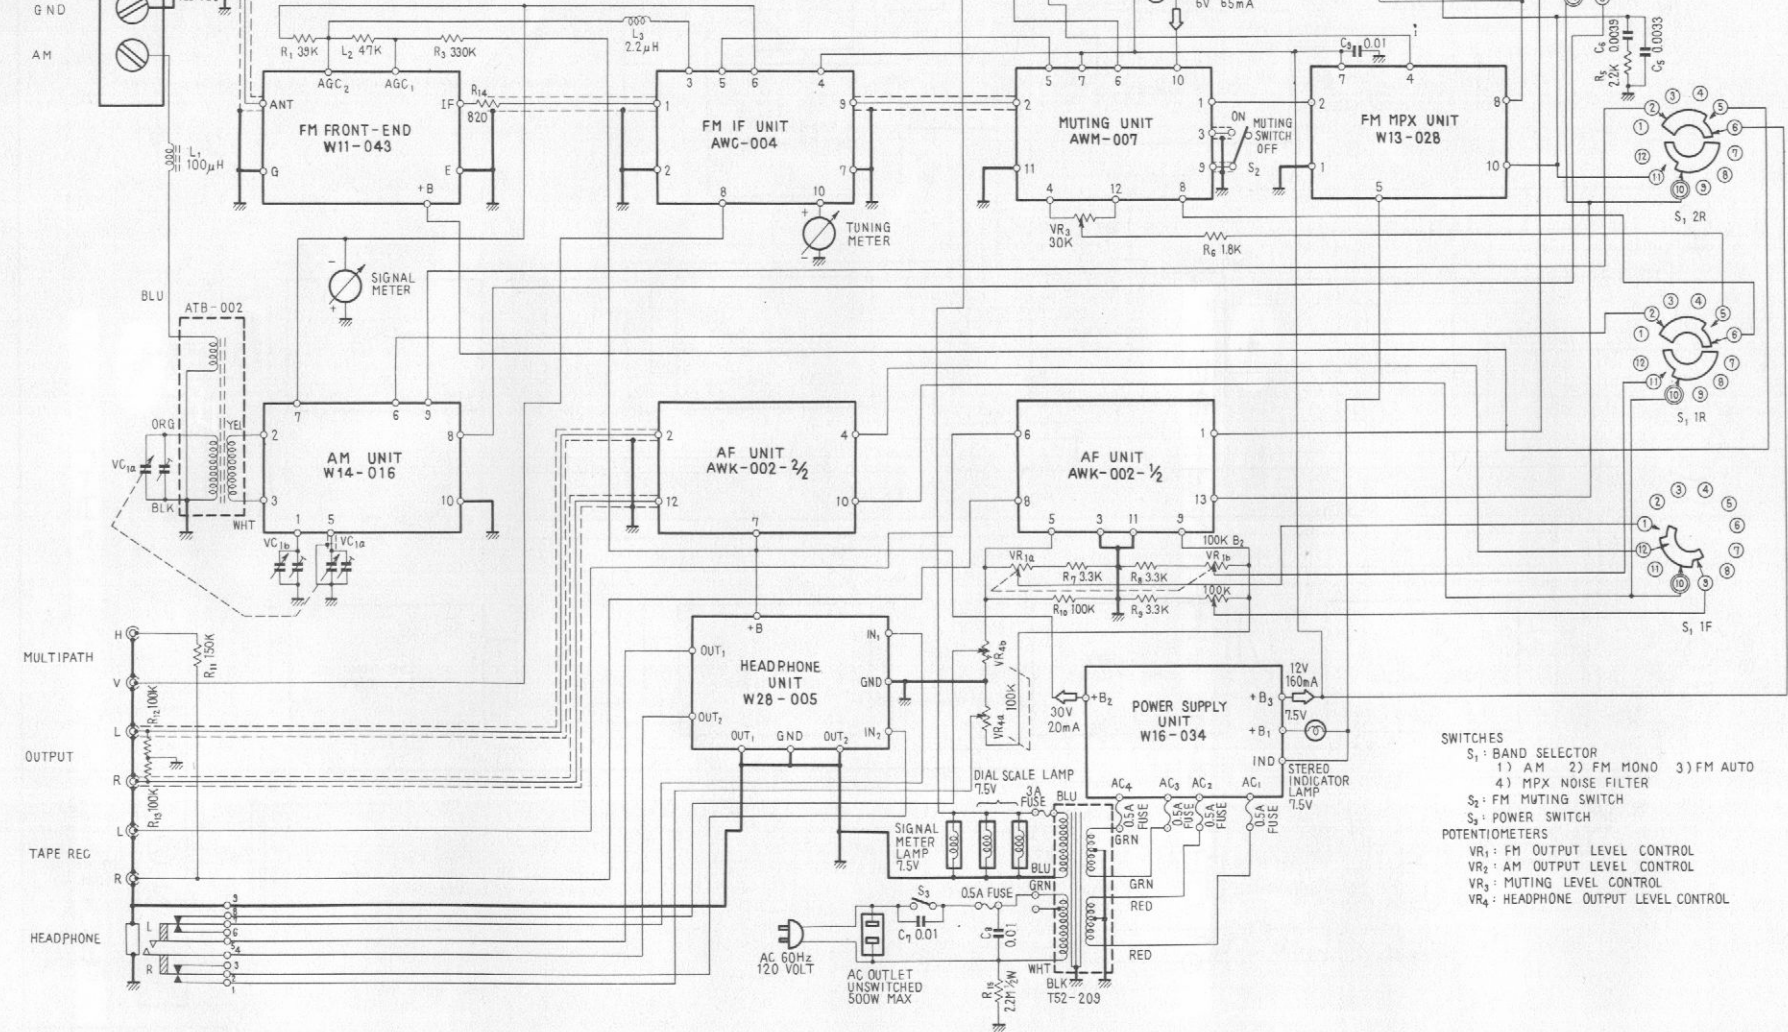

S₂ : FM MUTING SWITCH
S₃ : POWER SWITCH

POTENTIOMETERS

VR₁ : FM OUTPUT LEVEL CONTROL
VR₂ : AM OUTPUT LEVEL CONTROL
VR₃ : MUTING LEVEL CONTROL
VR₄ : HEADPHONE OUTPUT LEVEL CONTROL

SWITCHES

S₁ : BAND SELECTOR
1) AM 2) FM MONO 3) FM AUTO
4) MPX NOISE FILTER