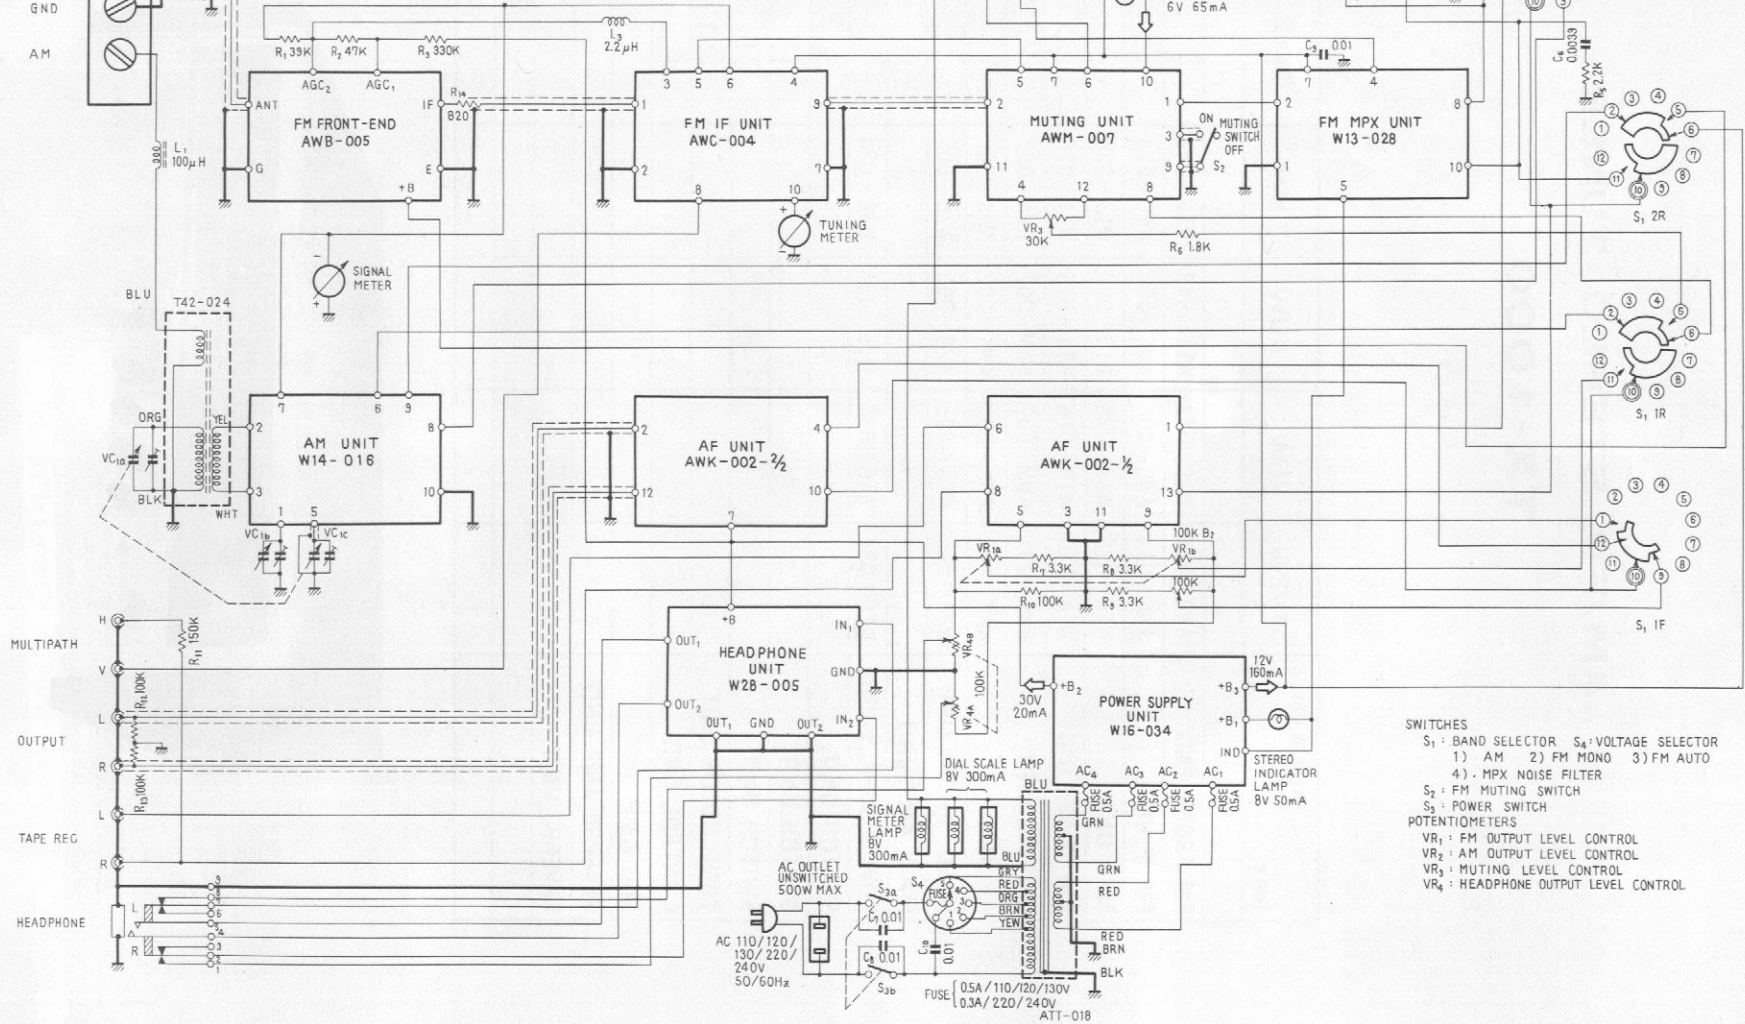

TX-1000

FM 75Ω UNBALANCED

FM 300Ω BALANCED

GND

AM

RESISTORS
NON MARK : OHM
K : KILOHM
M : MEGOHM
CAPACITORS
NON MARK : μF
P : μμF

V : DC VOLTAGE AT NO INPUT SIGNAL
← : DC CURRENT AT NO INPUT SIGNAL

1. **SWITCHES**
   S₁ : BAND SELECTOR S₄ : VOLTAGE SELECTOR
   1) AM 2) FM MONO 3) FM AUTO
   4) . MPX NOISE FILTER
   S₂ : FM MUTING SWITCH
   S₃ : POWER SWITCH
2. **POTENTIOMETERS**
   VR₁ : FM OUTPUT LEVEL CONTROL
   VR₂ : AM OUTPUT LEVEL CONTROL
   VR₃ : MUTING LEVEL CONTROL
   VR₄ : HEADPHONE OUTPUT LEVEL CONTROL

AC 110/120/130/220/240V
50/60Hz
AC OUTLET UNSWITCHED 500W MAX
FUSE [0.5A/110/120/130V
0.3A/220/240V
ATT-018