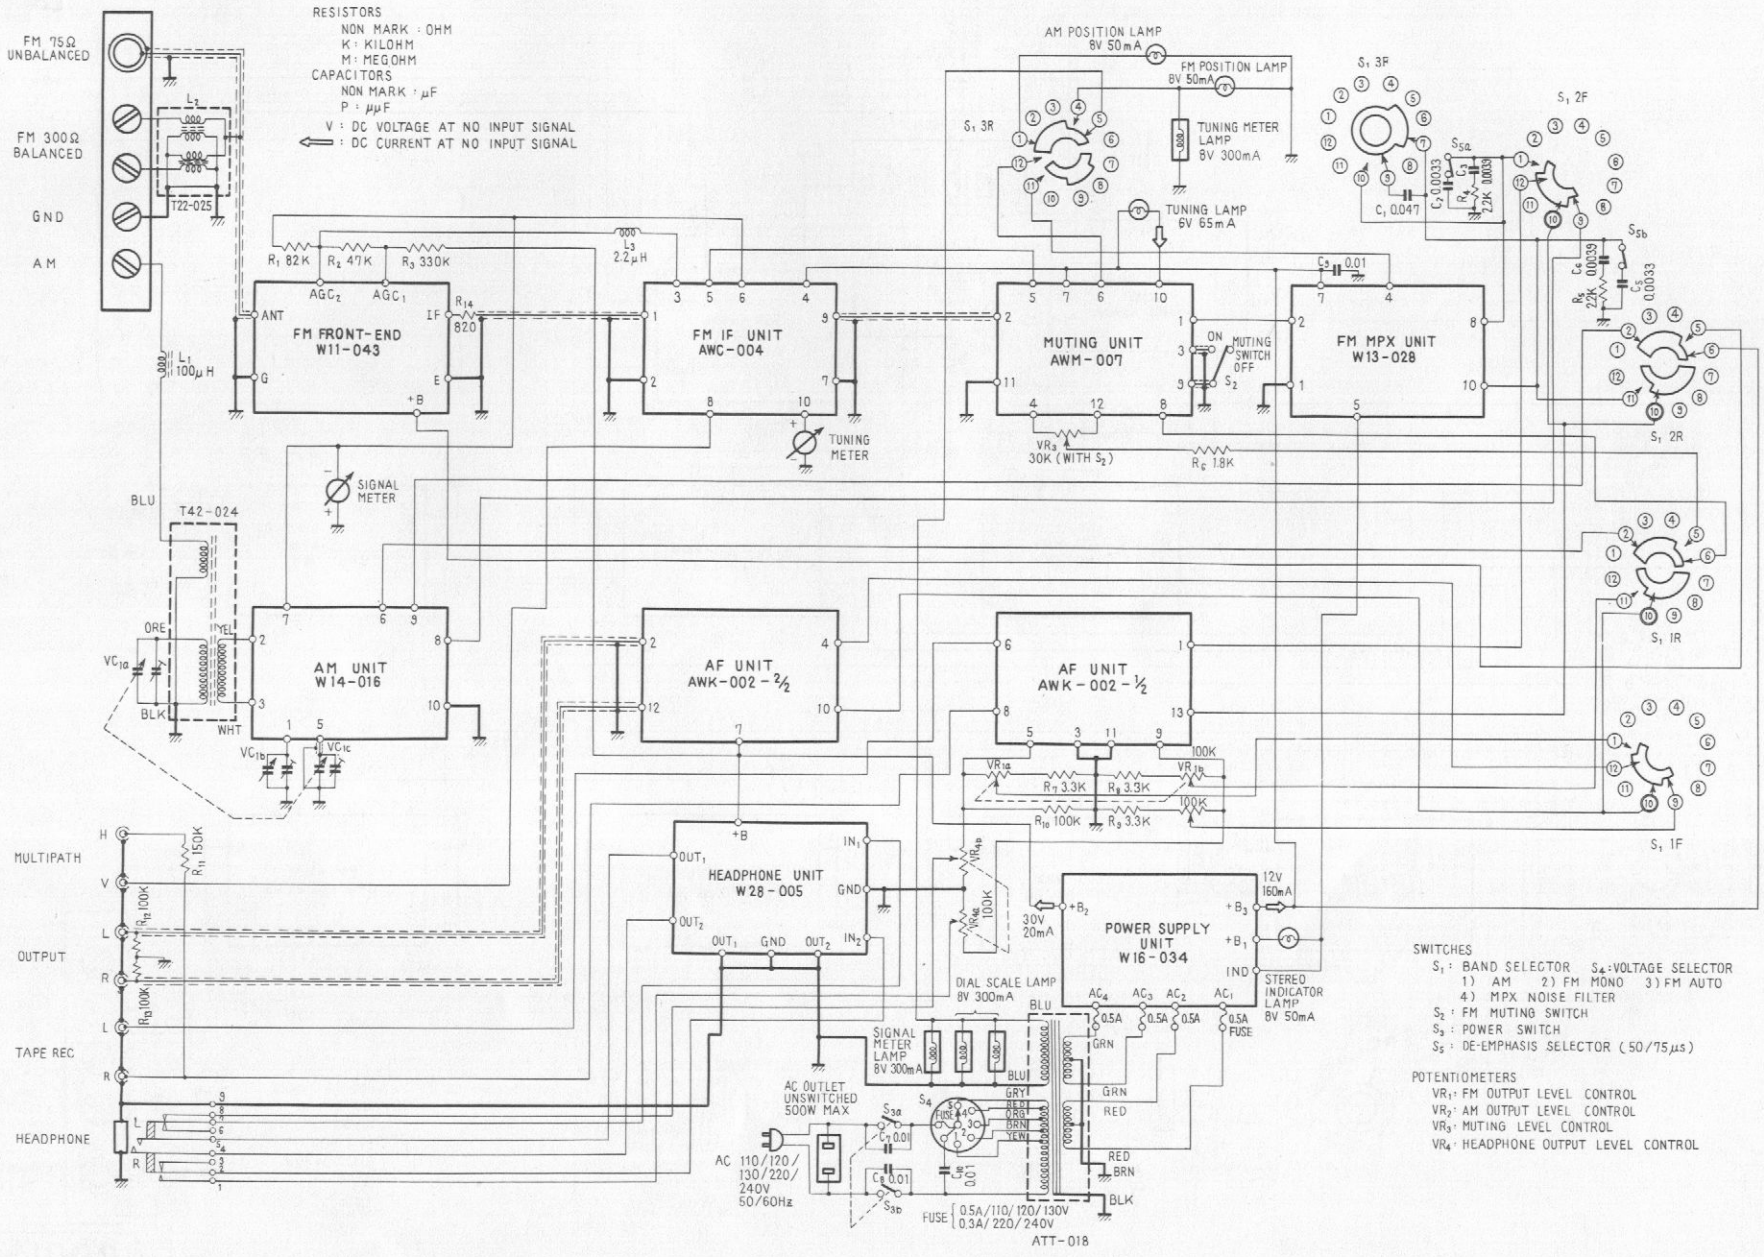

AC 110/120/130/220/240V
 50/60Hz
 AC OUTLET UNSWITCHED 500W MAX
 FUSE [0.5A/110/120/130V
 0.3A/220/240V
 ATT-018

TX-1000

- SWITCHES**
 S₁ : BAND SELECTOR S₄ : VOLTAGE SELECTOR
 1) AM 2) FM MONO 3) FM AUTO
 4) MPX NOISE FILTER
 S₂ : FM MUTING SWITCH
 S₃ : POWER SWITCH
 S₅ : DE-EMPHASIS SELECTOR (50/75 μs)
- POTENTIOMETERS**
 VR₁ : FM OUTPUT LEVEL CONTROL
 VR₂ : AM OUTPUT LEVEL CONTROL
 VR₃ : MUTING LEVEL CONTROL
 VR₄ : HEADPHONE OUTPUT LEVEL CONTROL