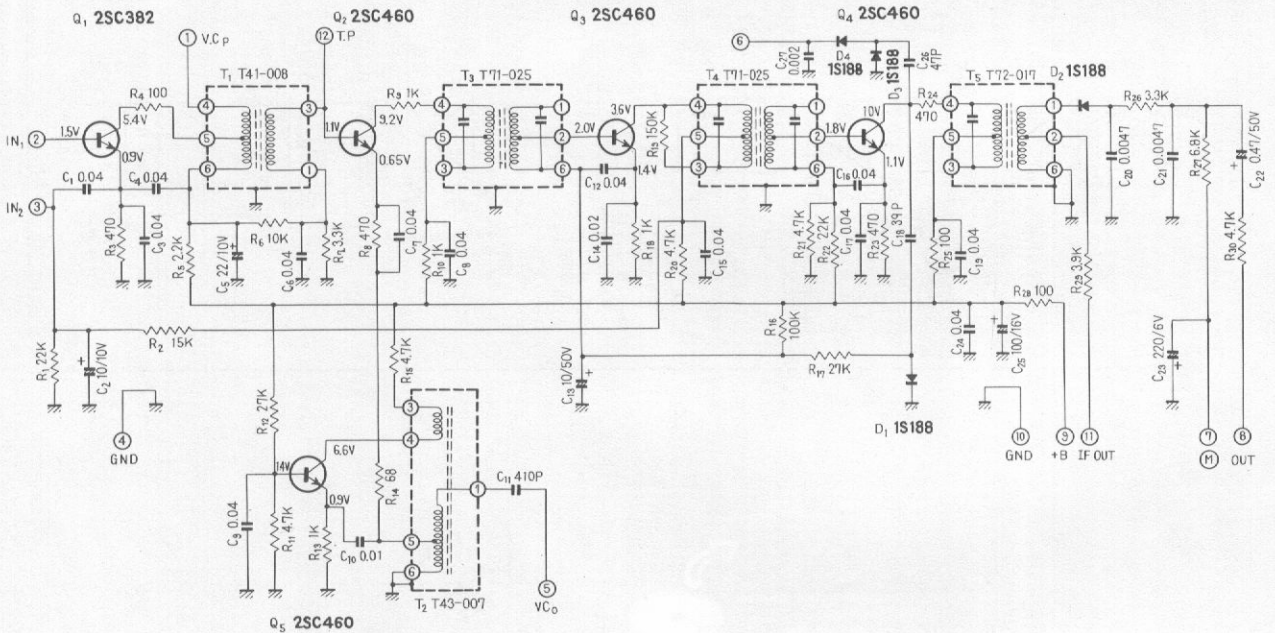

AM TUNER UNIT

AM TUNER UNIT

W14-016