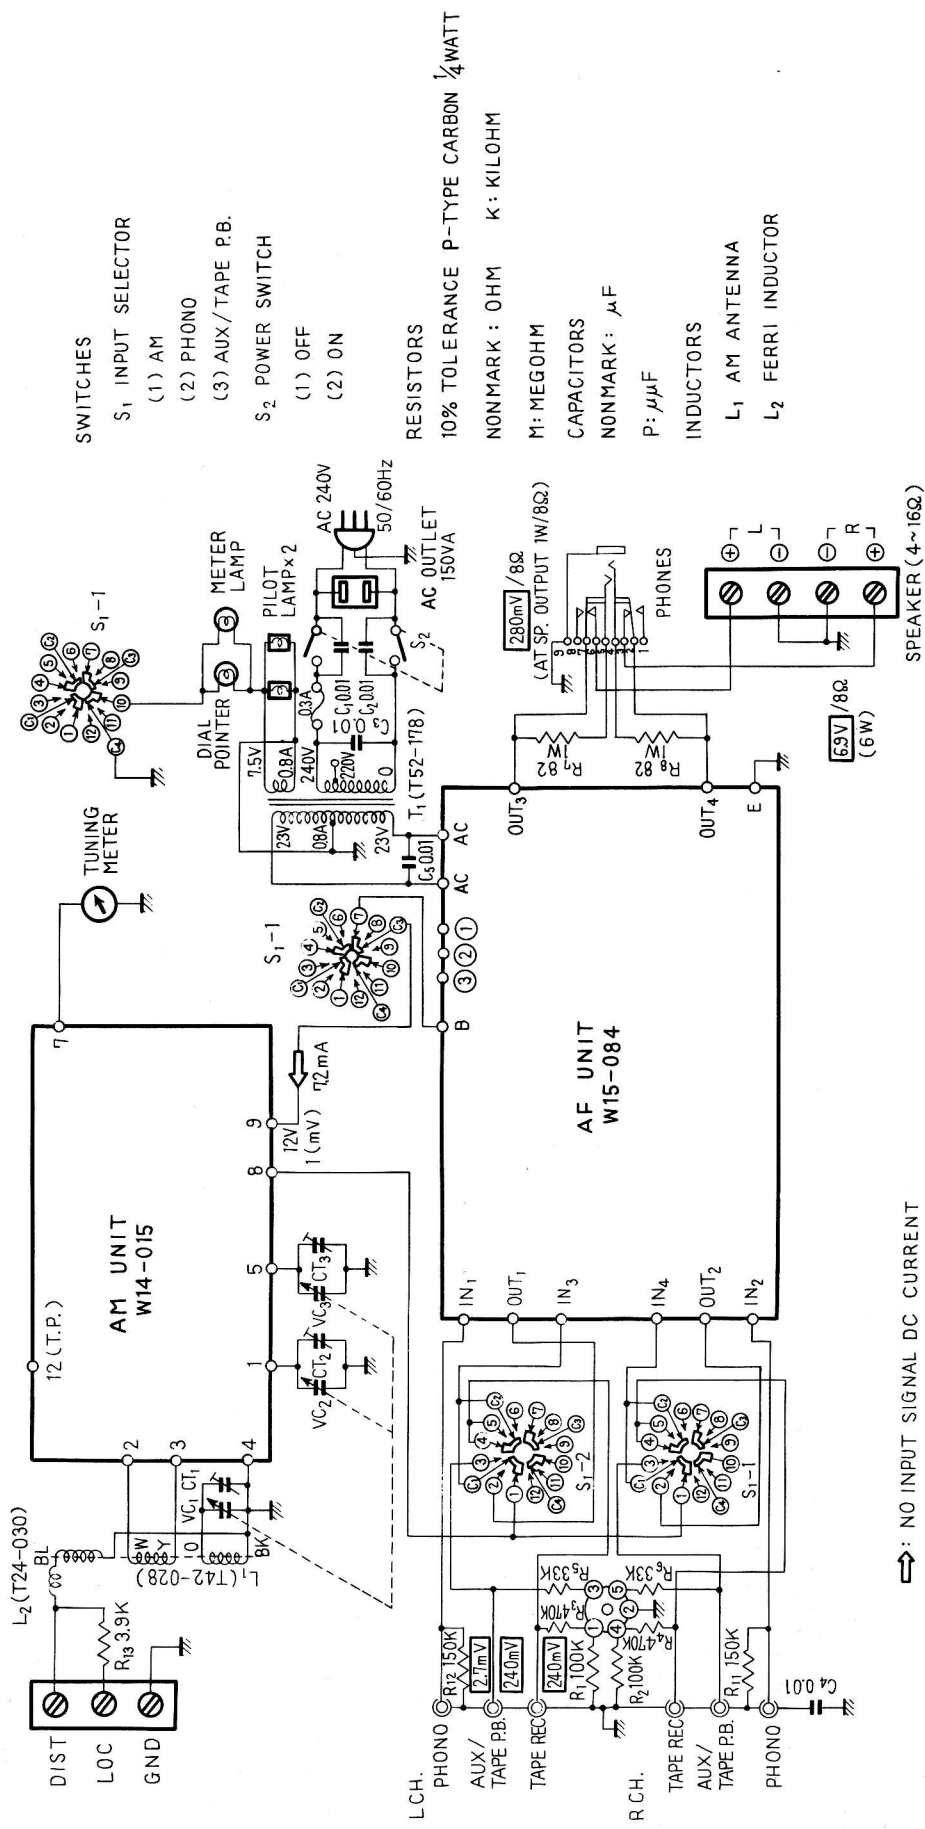

PIONEER

AM

TUNING INDICATOR

AM TUNER AMPLIFIER model AX-330

OFF ON

POWER

PHONES

FLAT

PUSH ON

LOUDNESS

PHONO
AUX/TAPE PB

SELECTOR

TUNING

AM RECEIVER AX-330

UNIT	ROUND LABEL	YAW					
TUNER UNIT							
FM FRONT END							
FM IF UNIT							
MPX UNIT							
AM TUNER UNIT		W14-015					
MUTING UNIT							
AF UNIT		W15-084					
CONTROL AMP UNIT							
MAIN AMP UNIT							
POWER SUPPLY UNIT							
SWITCH UNIT							
SWITCH UNIT							
SWITCH UNIT							
TONE COLOR UNIT							
CONTROL UNIT							
MIC AMP UNIT							
REVERBE AMP UNIT							
REVERBE UNIT							
INDICATOR UNIT							

AX-330

SWITCHES
S₁ INPUT SELECTOR
(1) AM
(2) PHONO
(3) AUX/TAPE P.B.

S₂ POWER SWITCH
(1) OFF
(2) ON

RESISTORS
10% TOLERANCE P-TYPE CARBON 1/4 WATT

NONMARK : OHM K : KILOHM

M : MEGOHM

CAPACITORS

NONMARK : μF