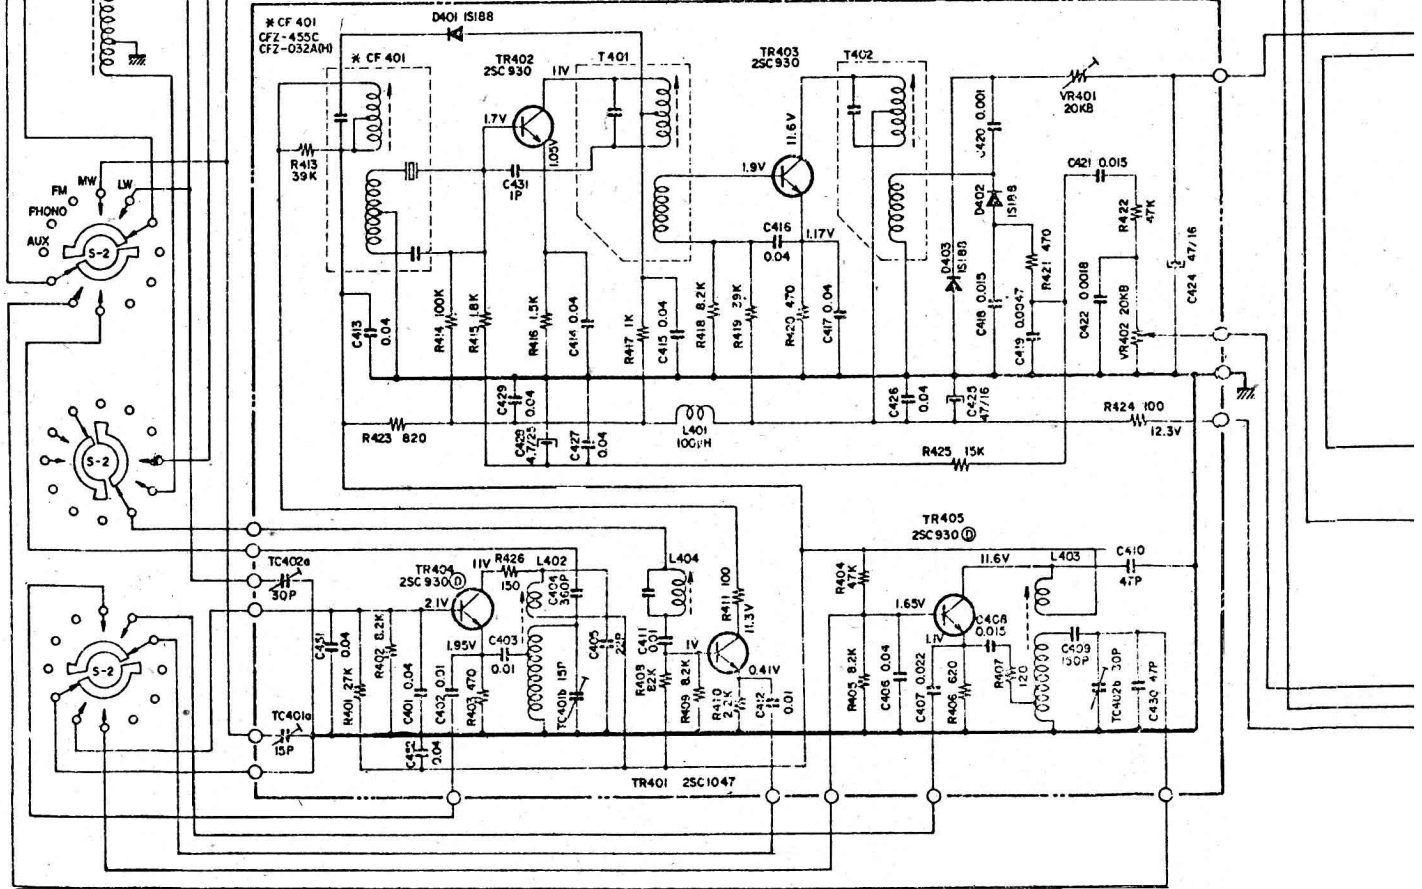

FRONT END 1013

AM IF AMP PC BOARD 4013

FM IF AMP P.C. BOARD. 2014

	JAPAN	OTHERS
*1 C319	5-1P	C501
*2 C320	5-1P	D001

( ) INDICATES VOLTAGE OF MONO

FM MPX AMP P.C. BOARD. 3003