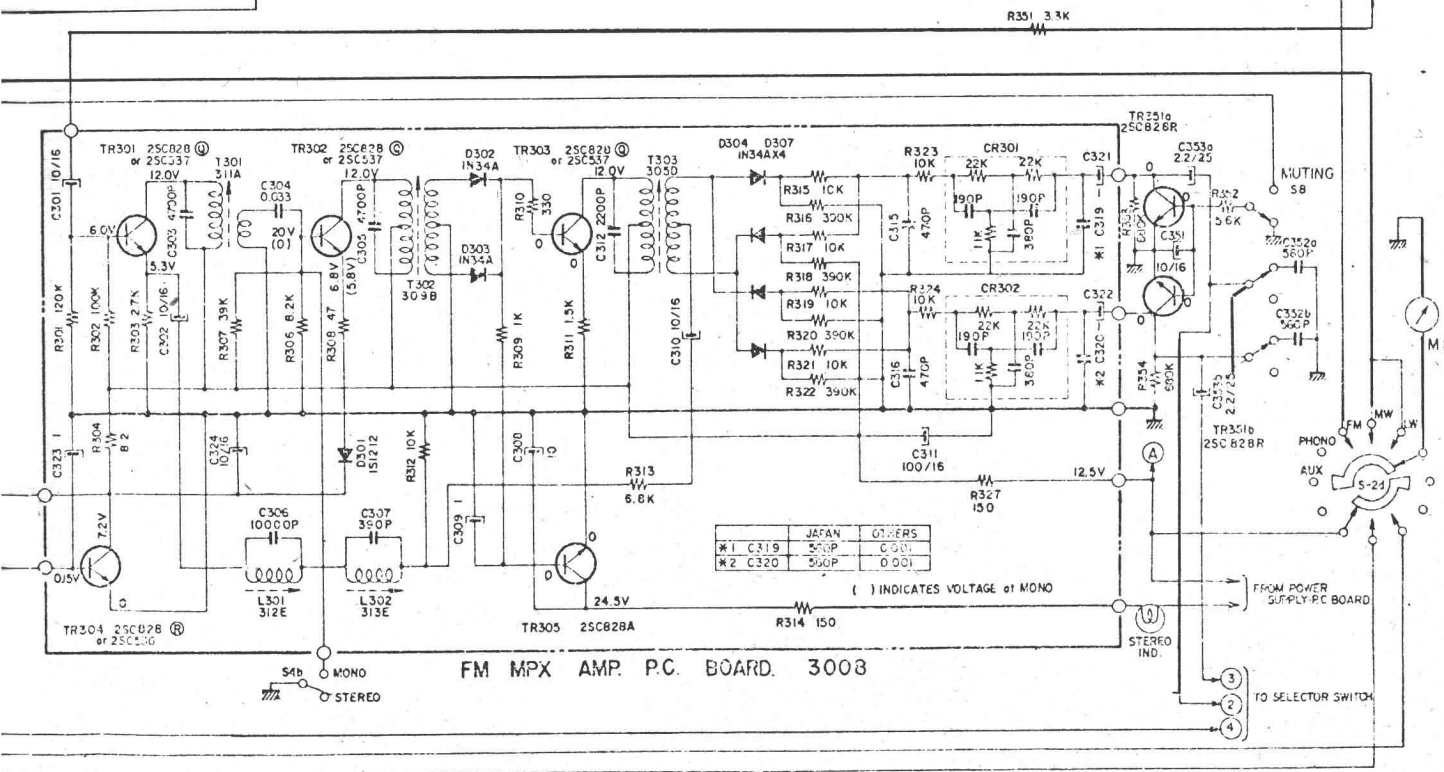

FRONT END 1013

AM IF AMP PC BOARD 4013

FM IF AMP P.C. BOARD. 2014

	JAPAN	OTHERS
*1 C319	5-1P	C501
*2 C320	5-1P	D001

( ) INDICATES VOLTAGE OF MONO

FM MPX AMP P.C. BOARD. 3003