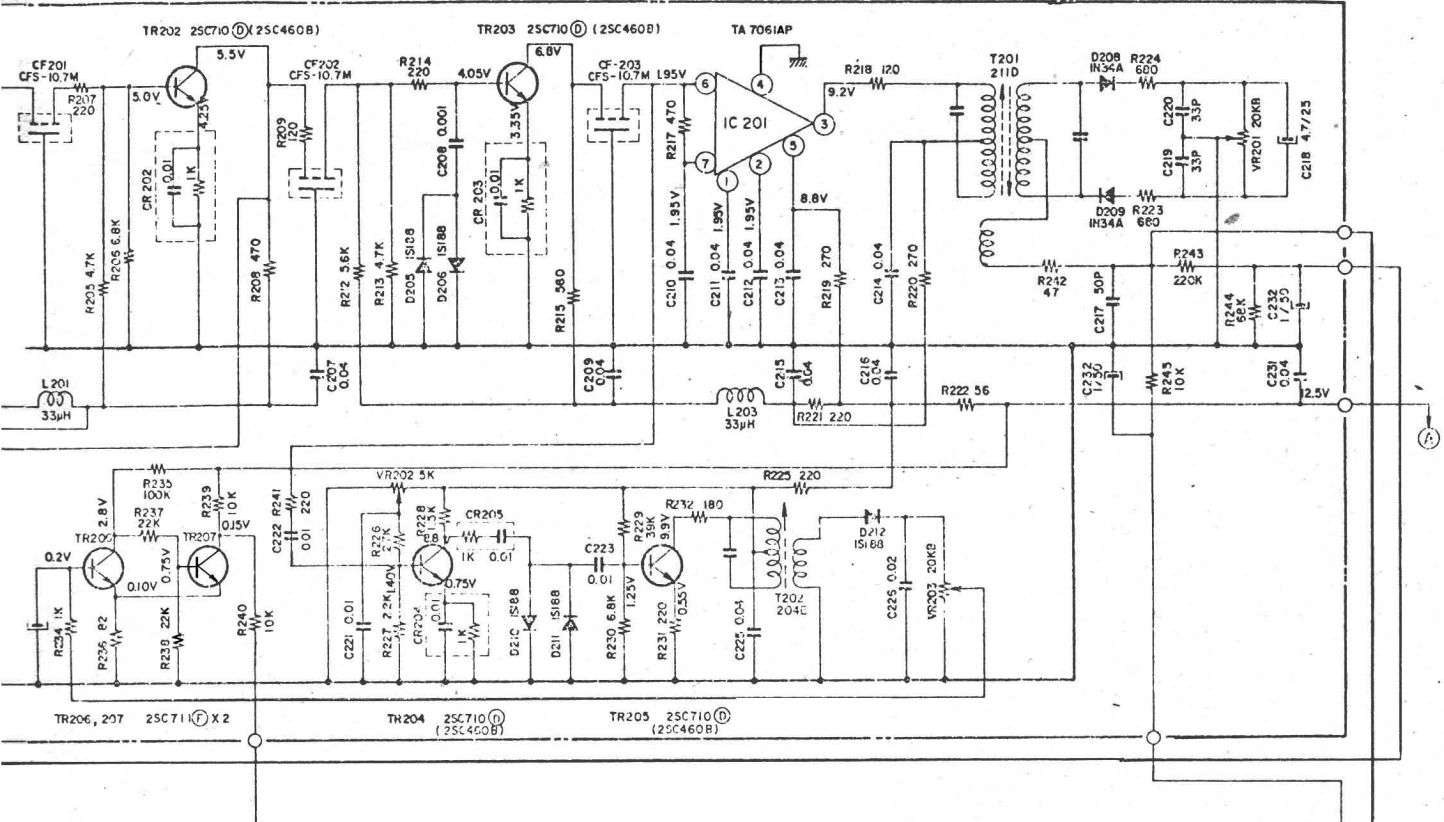

FRONT END 1013

AM IF AMP PC BOARD 4013

FM IF AMP P.C. BOARD. 2014

	JAPAN	OTHERS
*1 C319	5-1P	C501
*2 C320	5-1P	D001

( ) INDICATES VOLTAGE OF MONO

FM MPX AMP P.C. BOARD. 3003