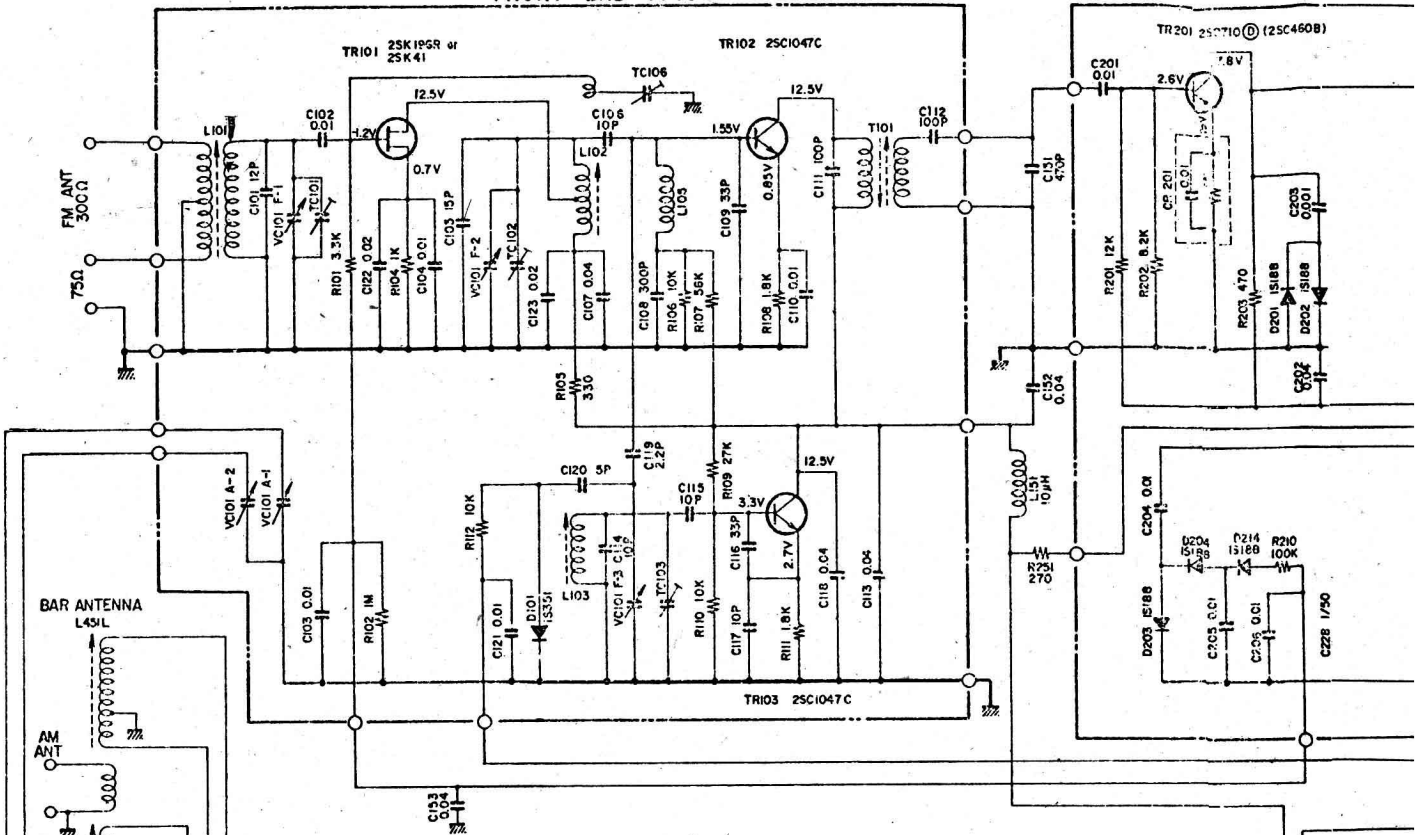

FRONT END 1013

AM IF AMP PC BOARD 4013

FM IF AMP P.C. BOARD. 2014

	JAPAN	OTHERS
*1 C319	5-1P	C501
*2 C320	5-1P	D001

( ) INDICATES VOLTAGE OF MONO

FM MPX AMP P.C. BOARD. 3003